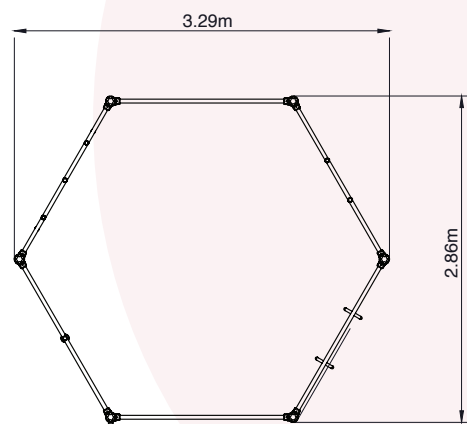

1144

Hexagonal Rope Frames

Balance

Climbing

Social

Age: 3-12

Users: 10