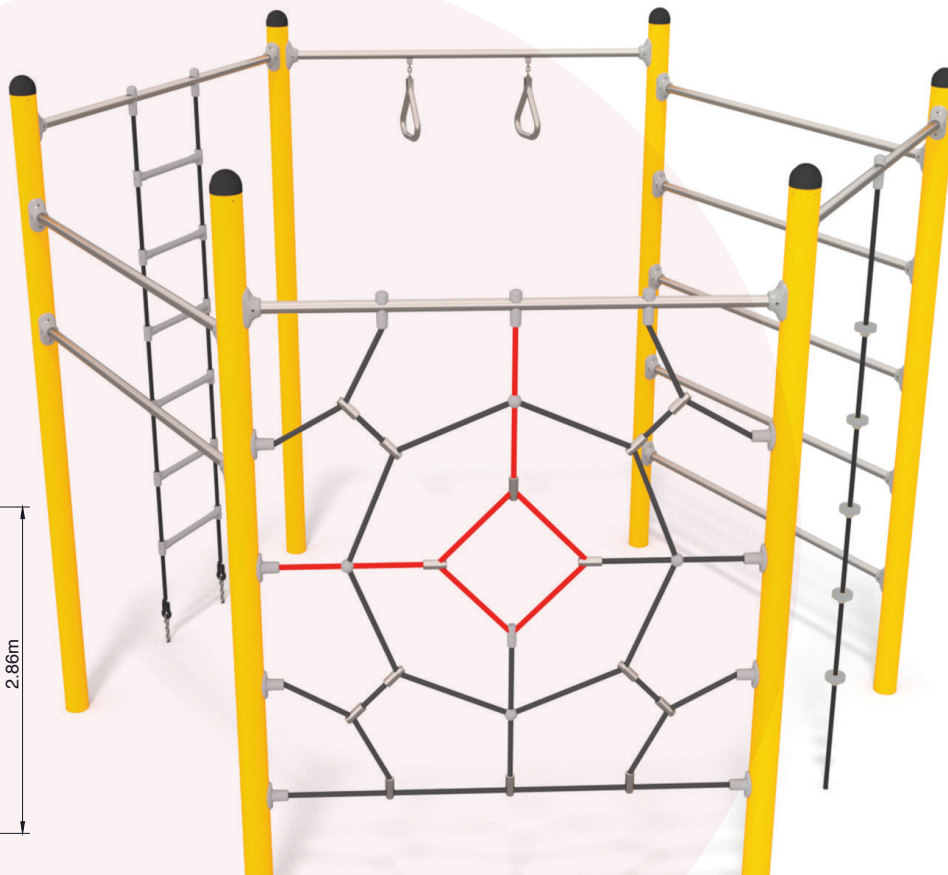

1144

Hexagonal Rope Frames

Balance

Climbing

Social

Age: 3-12

Users: 10