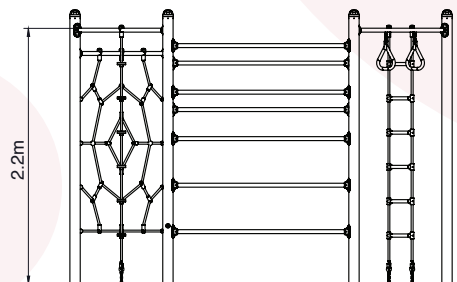

1144

Hexagonal Rope Frames

Balance

Climbing

Social

Age: 3-12

Users: 10