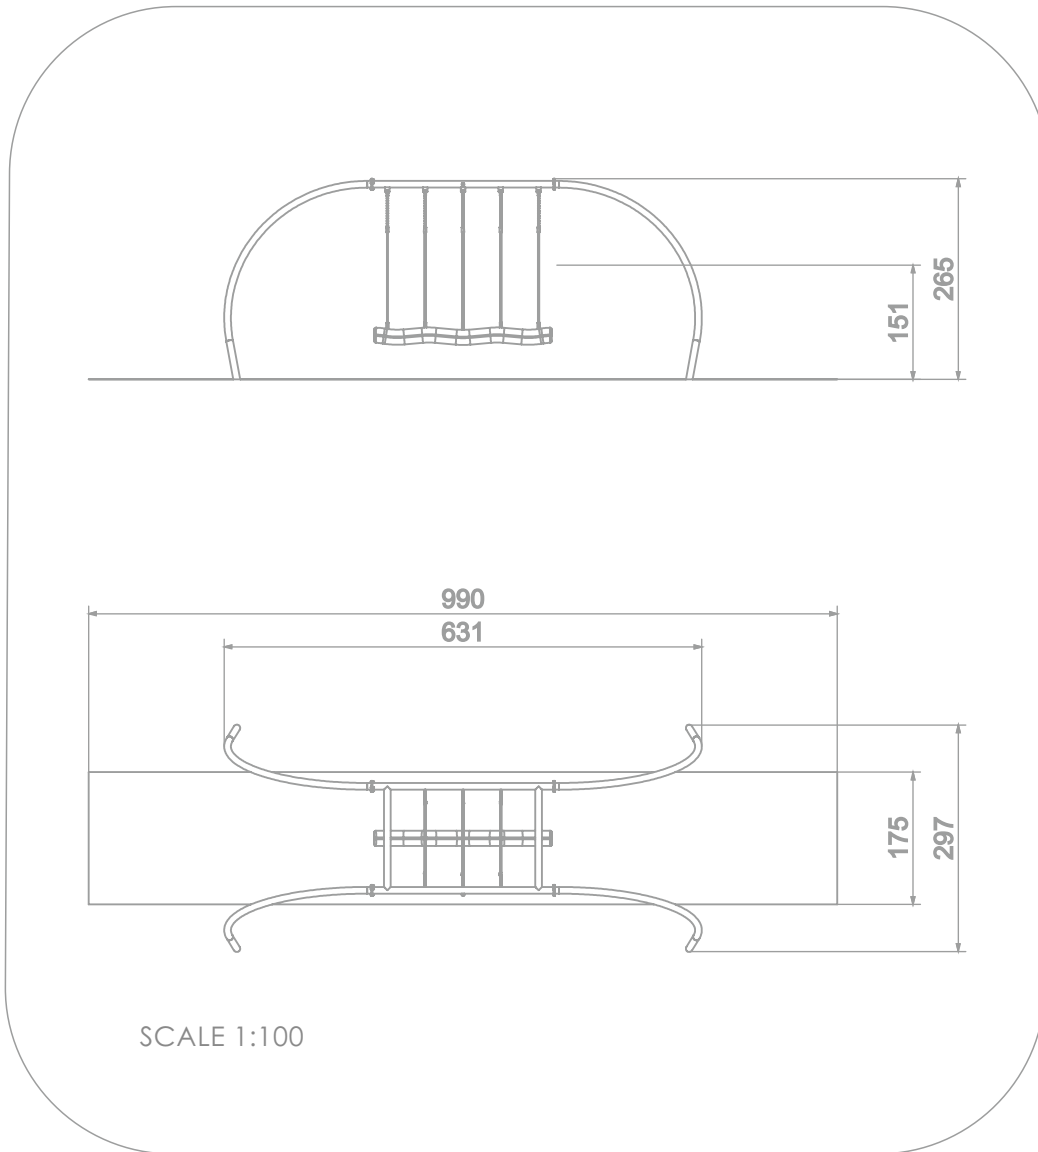

SOCIALIZING

SWINGING

INFORMATION ABOUT THE PRODUCT

Dimensions	631 x 297 cm
Safety zone	990 x 175 cm
Safety zone area	18 m ²
Overall height	265 cm
Free fall height	151 cm
Amount of users	4
Product complies with EN 1176-1:2017	YES
Availability of spare parts	YES
Age range	3-12

According to EN 1176-1:2017 norm, the product requires applying a safety surface according to the product's free fall height.

3014

MATERIALS:

<p>SOLID CONSTRUCTION MADE OF BLACK STEEL IS235JR, CLEANED THE SANDBLASTING PROCESS</p>	<p>SWINGS, SLINGS WITH DOUBLE BEARINGS MADE OF STAINLESS STEEL</p>	<p>ROPE FI. 140 MM HANGED ON ROPES FI. 16 MM, STAINLESS FITTINGS</p>
