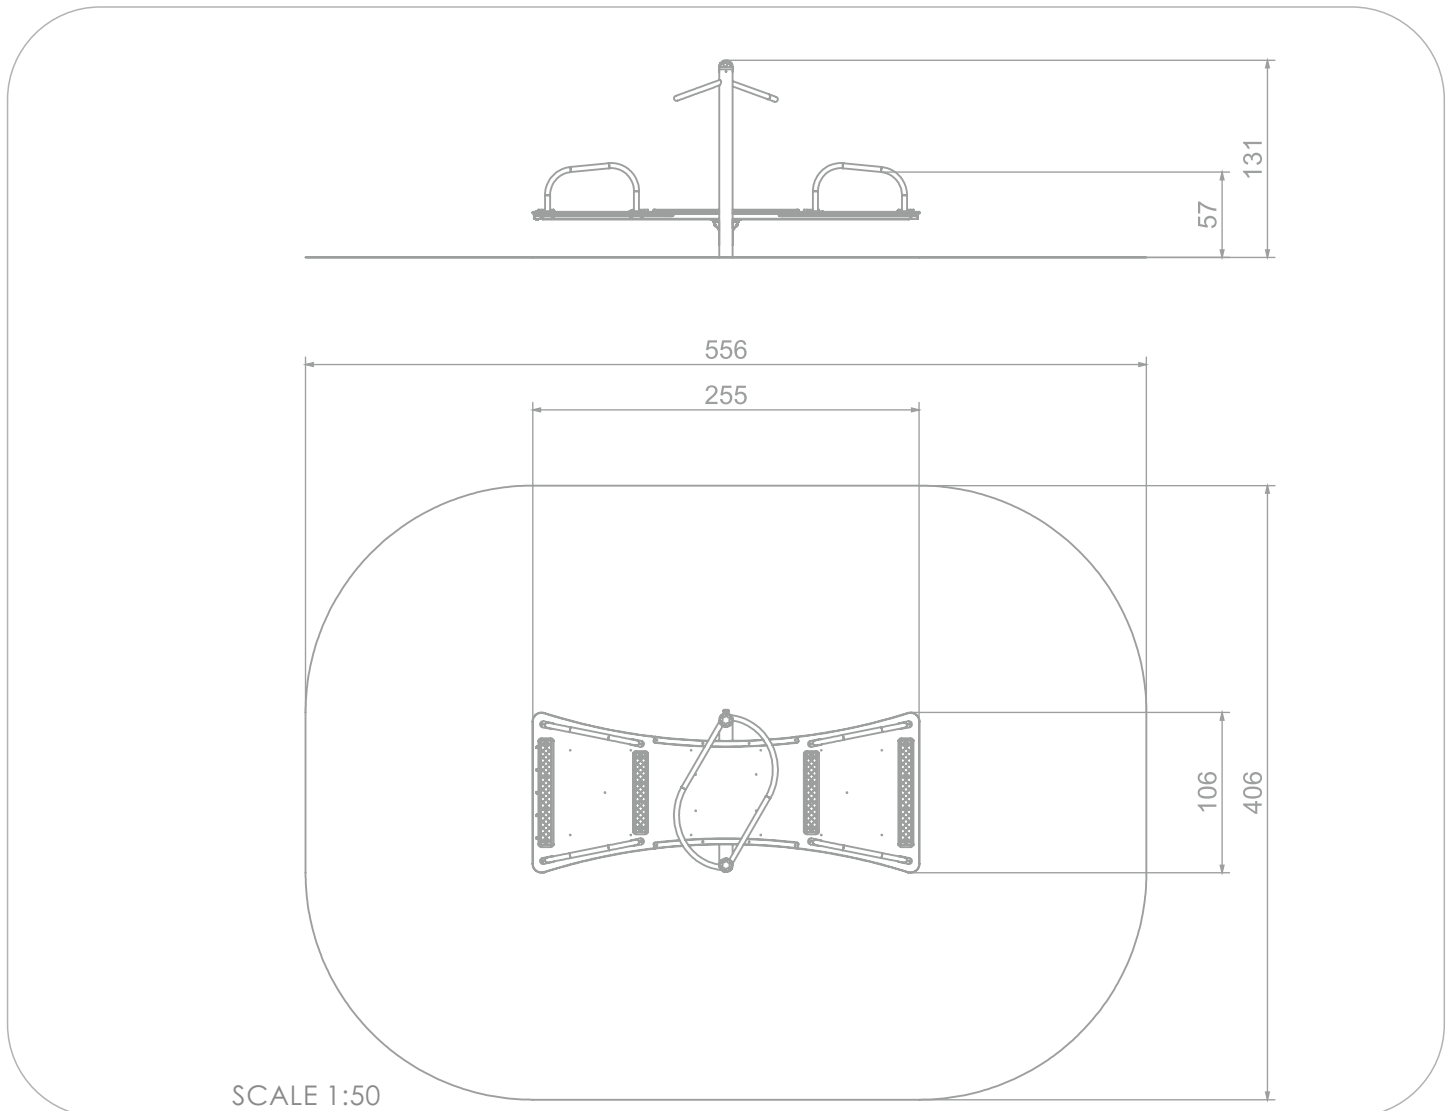

INFORMATION ABOUT THE PRODUCT

Dimensions	255 x 106 cm
Safety zone	556 x 406 cm
Free space	20,64 m ²
Overall height	131 cm
Free fall height	57 cm
Amount of users	4
Product complies with PN-EN 1176-1:2017-12	YES
Availability of spare parts	YES
Age range	3-12
According to PN-EN 1176-1:2017-12 norm, the product requires applying a safety surface according to the product's free fall height.	

SCALE 1:50

MATERIALS:

SOLID CONSTRUCTION MADE OF BLACK STEEL S235JR, CLEANED IN THE SANDBLASTING PROCESS

PLATES OF THE WALLS MADE OF COLOURFUL 13 MM HPL

POST ENDINGS FINISHED WITH SOFT EPDM RUBBER

ANTY-SLIP ANTHRACITE 10 MM HPL PLATFORM PLATE