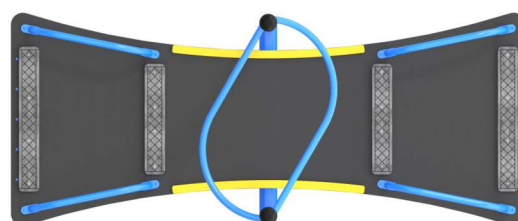

INFORMATION ABOUT THE PRODUCT

Dimensions	255 x 106 cm
Safety zone	556 x 406 cm
Free space	20,64 m ²
Overall height	131 cm
Free fall height	57 cm
Amount of users	4
Product complies with PN-EN 1176-1:2017-12	YES
Availability of spare parts	YES
Age range	3-12
According to PN-EN 1176-1:2017-12 norm, the product requires applying a safety surface according to the product's free fall height.	

SCALE 1:50

MATERIALS:

SOLID CONSTRUCTION MADE OF BLACK STEEL S235JR, CLEANED IN THE SANDBLASTING PROCESS

PLATES OF THE WALLS MADE OF COLOURFUL 13 MM HPL

POST ENDINGS FINISHED WITH SOFT EPDM RUBBER

ANTY-SLIP ANTHRACITE 10 MM HPL PLATFORM PLATE