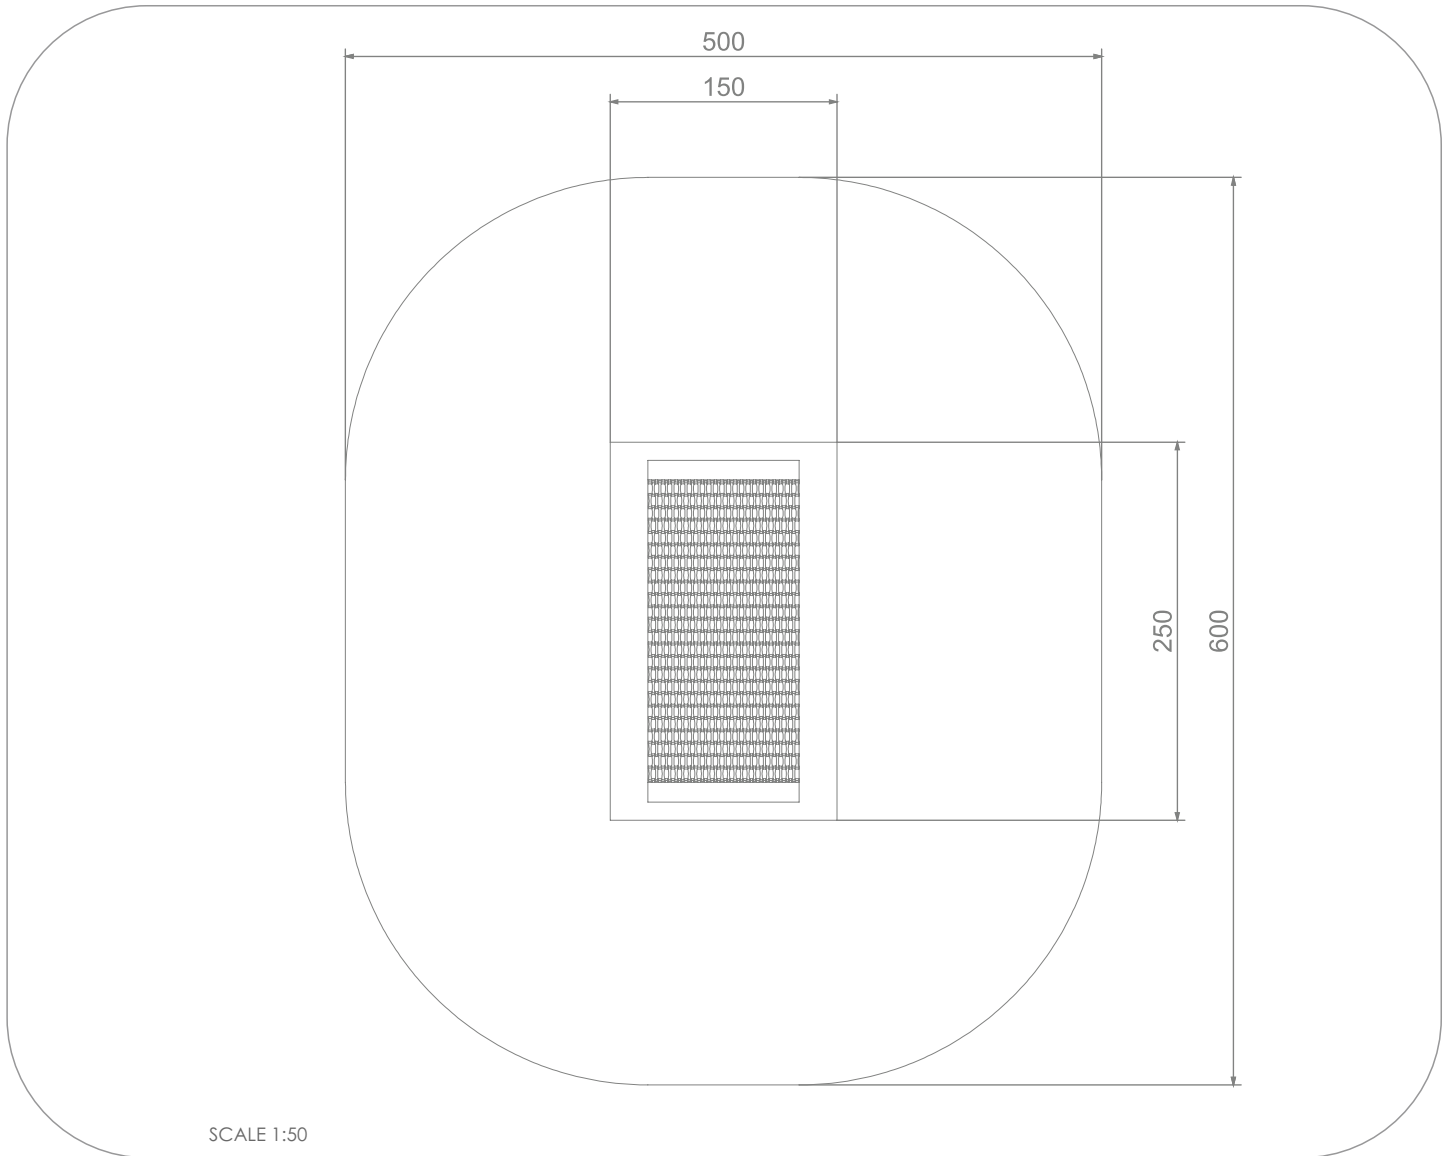

INFORMATION ABOUT THE PRODUCT

Dimensions	150 x 250 cm
Safety zone	500 x 600 cm
Safety zone area	23 m ²
Overall height	0 cm
Free fall height	90 cm
Amount of users	1
Product complies with EN 1176-1:2017-12	YES
Availability of spare parts	YES
Age range	1-8

According to EN 1176-1:2017-12 norm, the product requires applying a safety surface according to the product's free fall height.

MATERIALS:

<p>NON-SLIP LAMPS BUILT OF POLYAMIDE</p>	<p>JOINING 6 MM SLATS STAINLESS ROPE CORROSION-RESISTANT</p>
<p>ABRASION-RESISTANT JUMP MAT</p>	<p>ROBUST WELDED CASES GALVANIZED TRAMPOLINE COATED CELL RUBBER SURFACE SBR</p>