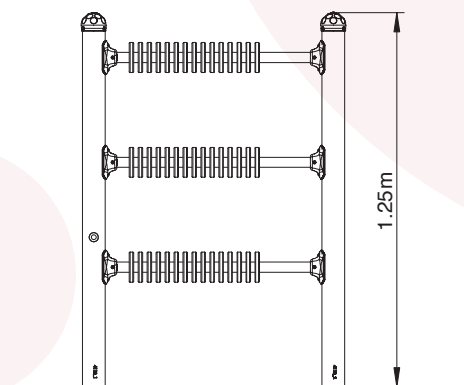

# 4110

## Play Panel - Discs

-  Interactive
-  Sensory
-  Social
-  Age: 1-7
-  Users: 2