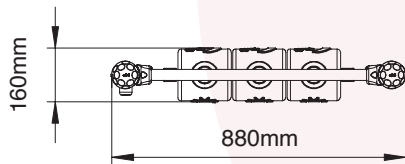

4133

Play Panel - Tic-tac-toe

-  Interactive
-  Sensory
-  Social
-  Age: 1-7
-  Users: 1