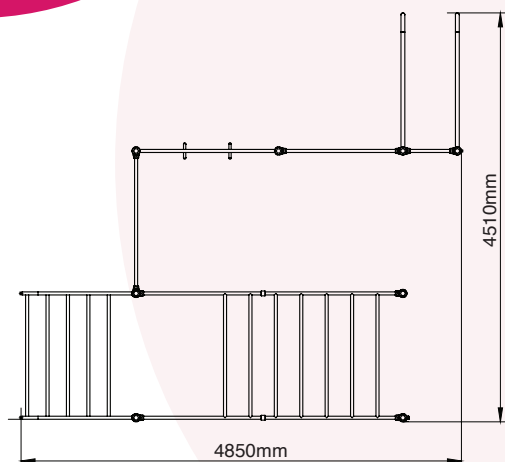

7615

Climbing Bars Set

Climbing

Social

Age: 10 up

Users: Up to 7