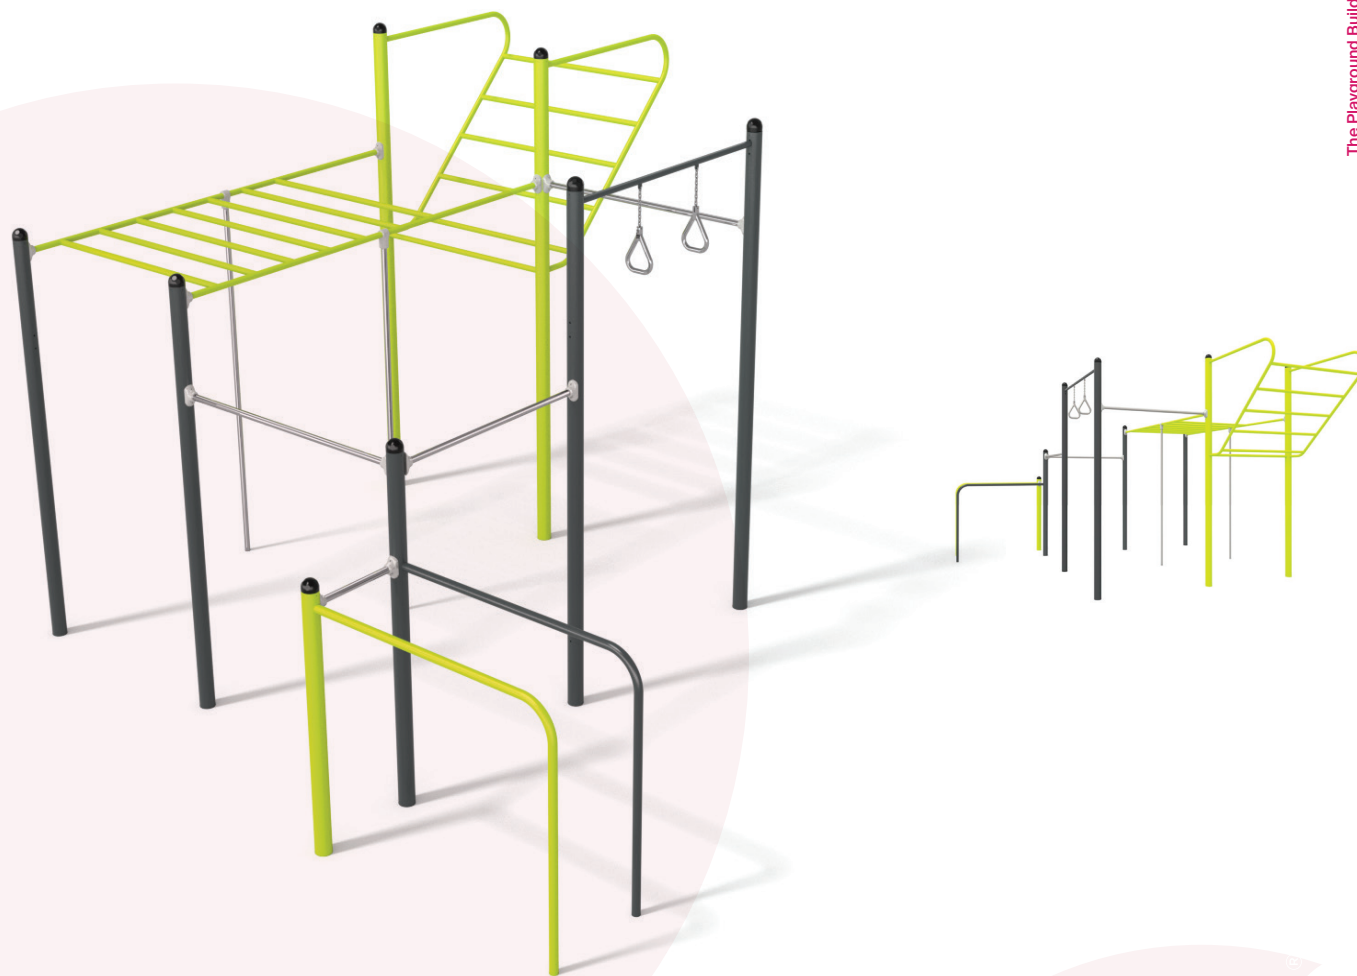

7615

Climbing Bars Set

Climbing

Social

Age: 10 up

Users: Up to 7