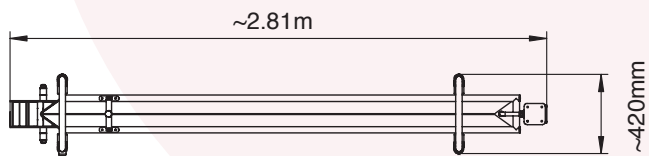

8182

Water Trough with Wheel

Interactive

Sensory

Social

Age: 3-12

Users: 3