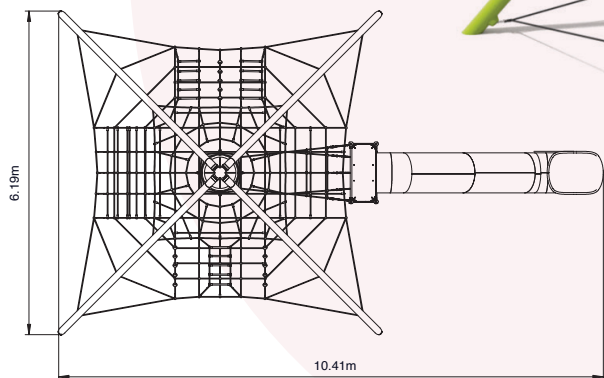

## Climbing Pyramid with Tube Slide

Balance

Sliding

Climbing

Social

Age: 3-12

Users: 18