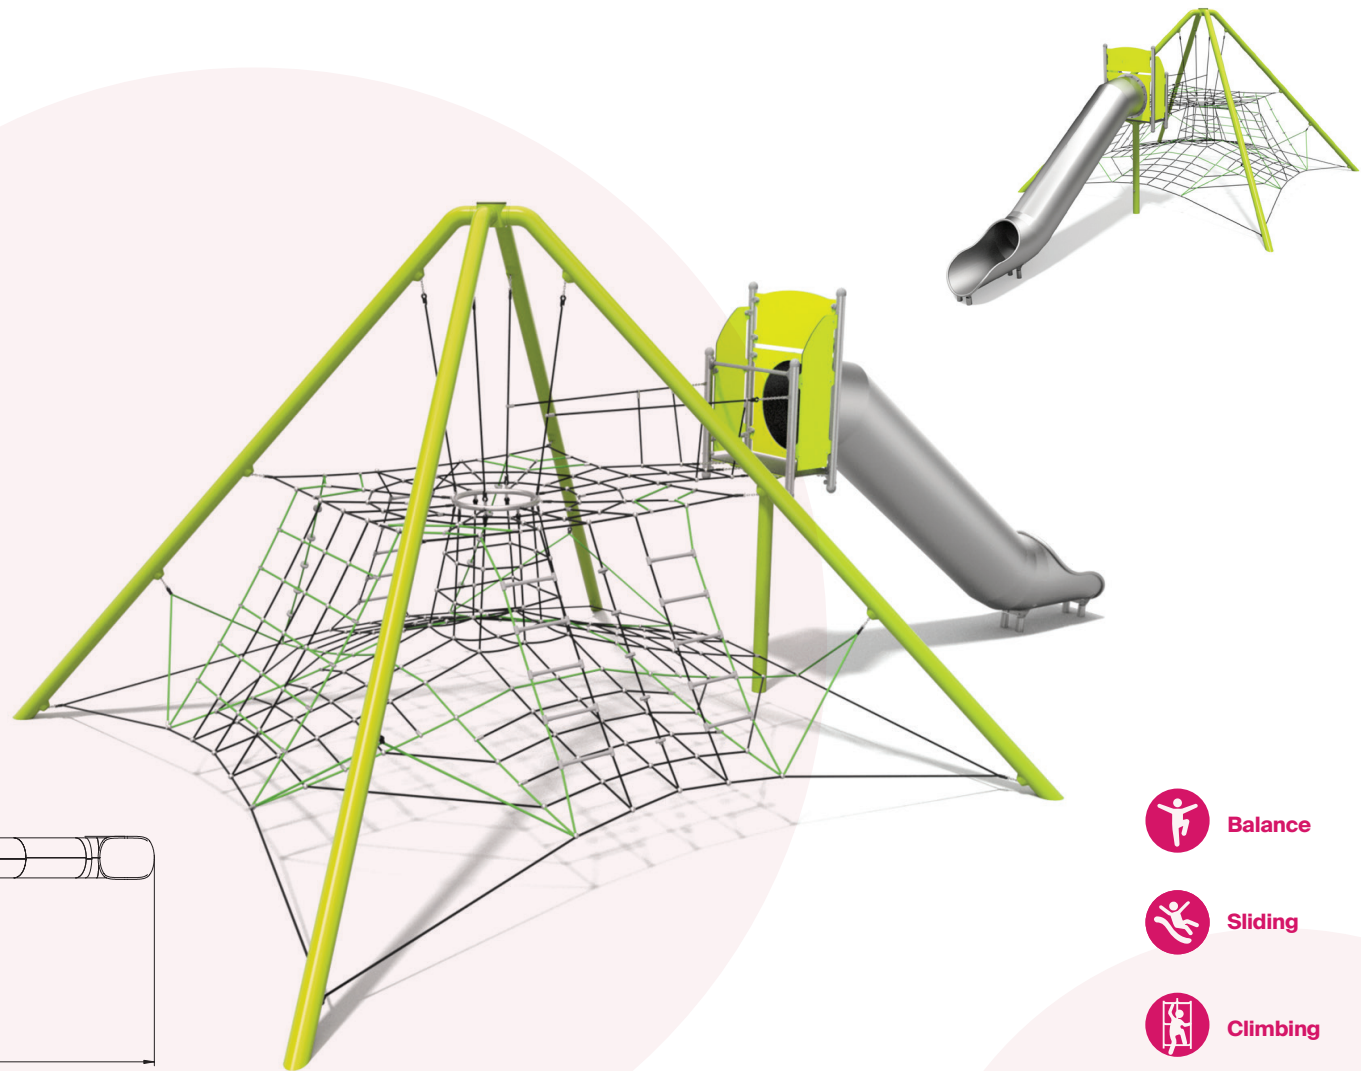

# 9128

## Climbing Pyramid with Tube Slide

Balance

Sliding

Climbing

Social

Age: 3-12

Users: 18