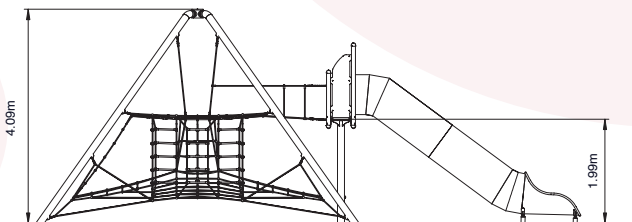

## Climbing Pyramid with Tube Slide

Balance

Sliding

Climbing

Social

Age: 3-12

Users: 18