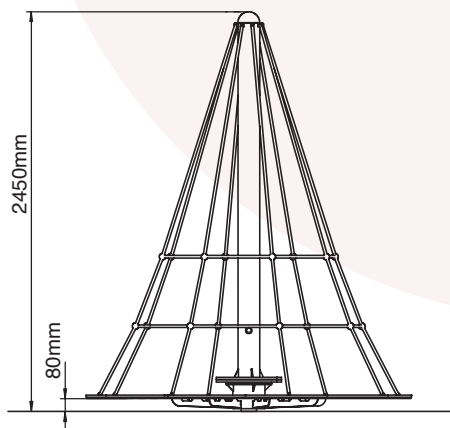

9130

Climbing Net Carousel

Climbing

Balance

Spinning

Social

Age: 3-12

Users: 9