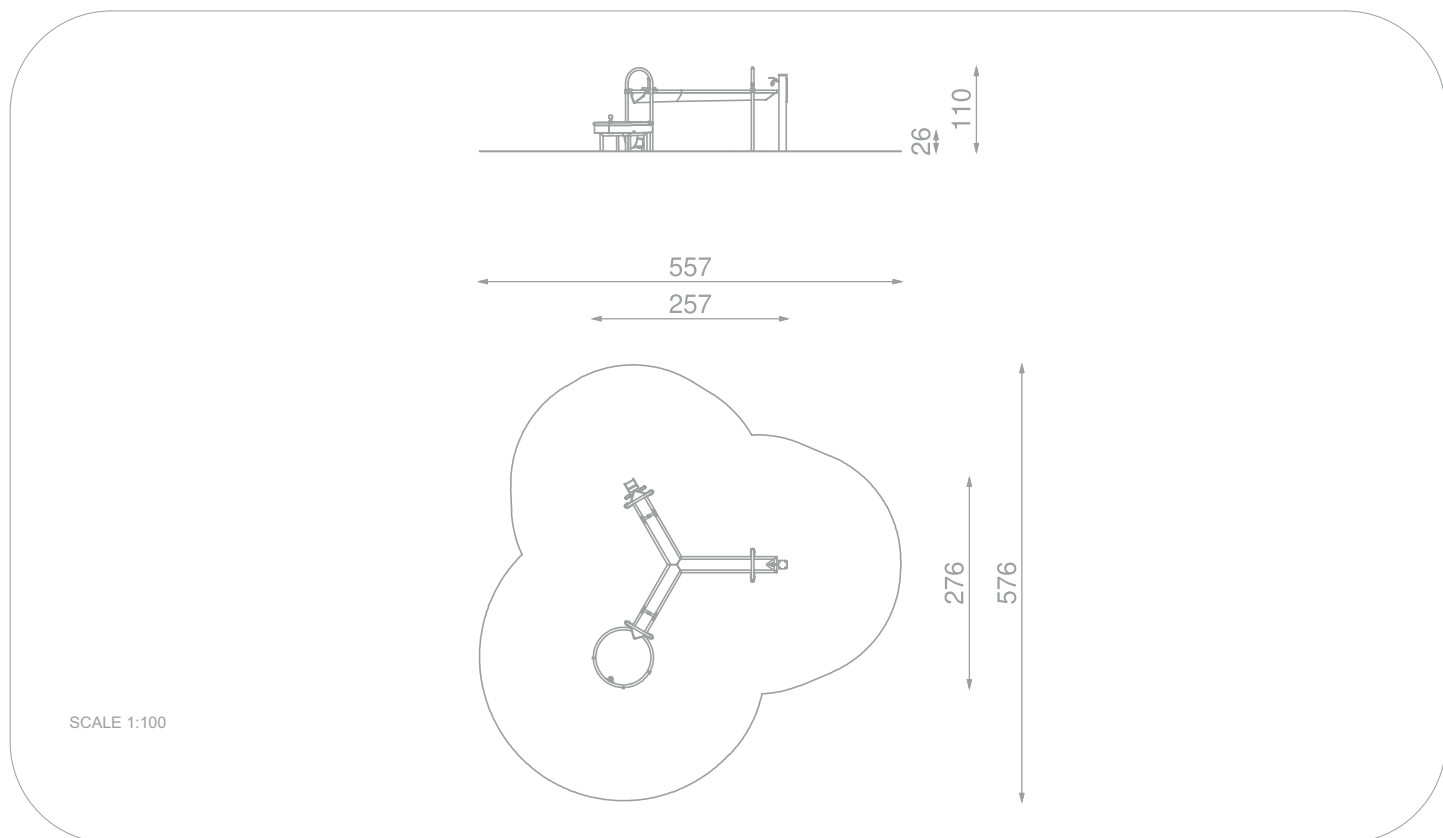

SOCJALIZING

PLAY WITH WATER

INFORMATION ABOUT THE PRODUCT

Dimensions	ca. 276 x 257 cm
Safety zone	ca. 576 x 557 cm
Overall height	ca. 110 cm
Free fall height	ca. 26 cm
Amount of users	5 persons
Product complies with EN 1176-1:2017-12	YES
Availability of spare parts	YES
Age range	1-12
The biggest element	217 cm
The heaviest element	40 kg
<small>According to EN 1176-1:2017-12 norm, the product requires applying a safety surface according to the product's free fall height.</small>	

Visualisation is for reference only,
actual appearance may vary.

8183

MATERIALS:

ELEMENTS
CONSTRUCTION
MADE OF STAINLESS STEEL
ASISI 304