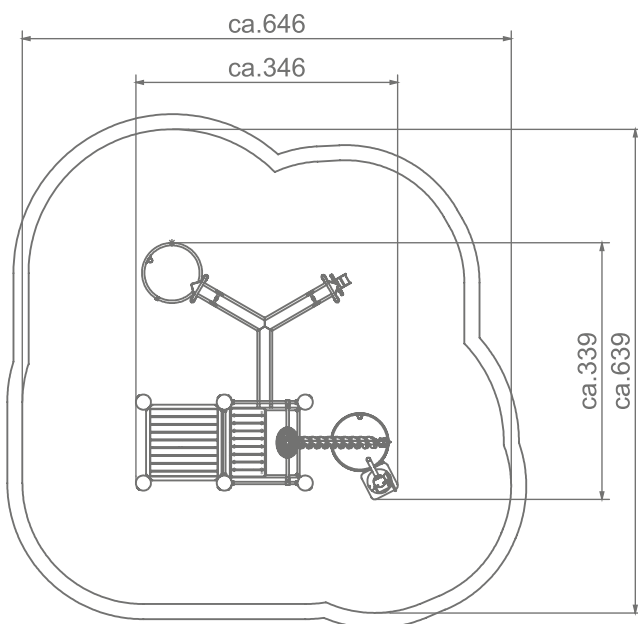

### Information about the product

|   |                         |
|---|-------------------------|
| Dimensions                              | ca. 339 x 346 cm        |
| Safety zone                             | ca. 639 x 646 cm        |
| Safety zone area                        | ca. 34,5 m <sup>2</sup> |
| Overall height                          | ca. 168 cm              |
| Free fall height                        | 98 cm                   |
| Amount of users                         | 8                       |
| Product complies with EN 1176-1:2017-12 | Tak                     |
| Availability of spare parts             | Tak                     |
| Age range                               | 1-12                    |

According to EN 1176-1:2017-12 norm, the product requires applying a safety surface according to the product's free fall height.

### Functions

Socializing

Play with water

**Materials**

Natural robinia wood

Elements construction  
Made of stainless steel  
asisi 304

HPL 13 mm plates