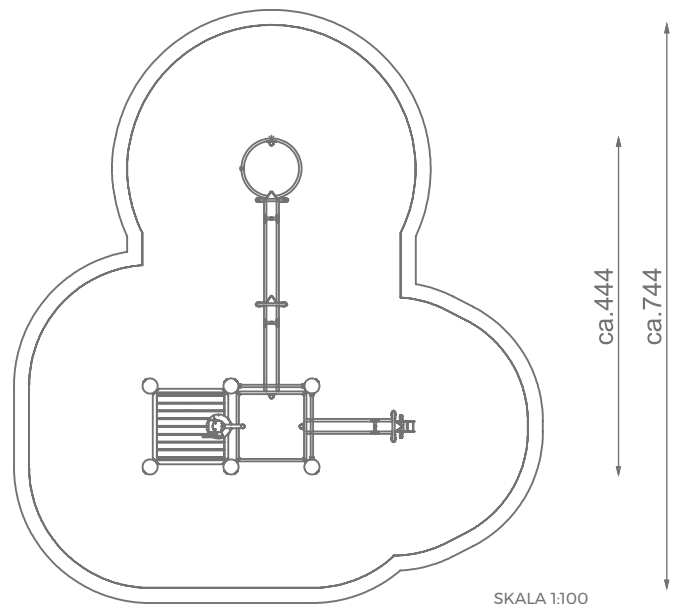

Information about the product

| | |
|---|-------------------------|
| Dimensions | ca. 444 x 359 cm |
| Safety zone | ca. 744 x 659cm |
| Safety zone area | ca. 34,4 m ² |
| Overall height | ca. 155 cm |
| Free fall height | 65 cm |
| Amount of users | 8 |
| Product complies with EN 1176-1:2017-12 | Yes |
| Availability of spare parts | Yes |
| Age range | 1-12 |

According to EN 1176-1:2017-12 norm, the product requires applying a safety surface according to the product's free fall height.

Functions

Materials

Natural robinia wood

Elements construction
Made of stainless steel
asisi 304