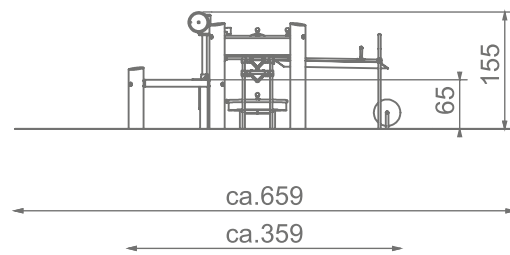

Information about the product

| | |
|---|-------------------------|
| Dimensions | ca. 444 x 359 cm |
| Safety zone | ca. 744 x 659cm |
| Safety zone area | ca. 34,4 m ² |
| Overall height | ca. 155 cm |
| Free fall height | 65 cm |
| Amount of users | 8 |
| Product complies with EN 1176-1:2017-12 | Yes |
| Availability of spare parts | Yes |
| Age range | 1-12 |

According to EN 1176-1:2017-12 norm, the product requires applying a safety surface according to the product's free fall height.

Functions

Materials

Natural robinia wood

Elements construction
Made of stainless steel
asisi 304