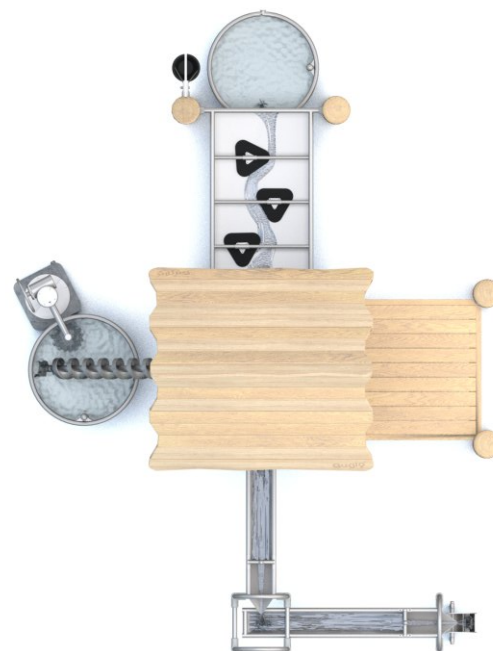

### Information about the product

|   |                         |
|---|-------------------------|
| Dimensions                              | ca. 455 x 347 cm        |
| Safety zone                             | ca. 755 x 647 cm        |
| Safety zone area                        | ca. 36,6 m <sup>2</sup> |
| Overall height                          | ca. 379 cm              |
| Free fall height                        | 98 cm                   |
| Amount of users                         | 11                      |
| Product complies with EN 1176-1:2017-12 | Yes                     |
| Availability of spare parts             | Yes                     |
| Age range                               | 1-12                    |

According to EN 1176-1:2017-12 norm, the product requires applying a safety surface according to the product's free fall height.

### Functions

Socializing

Play with water

SCALE 1:100

**Materials**

Natural robinia wood

Elements construction  
Made of stainless steel  
asisi 304

HPL 13 mm plates