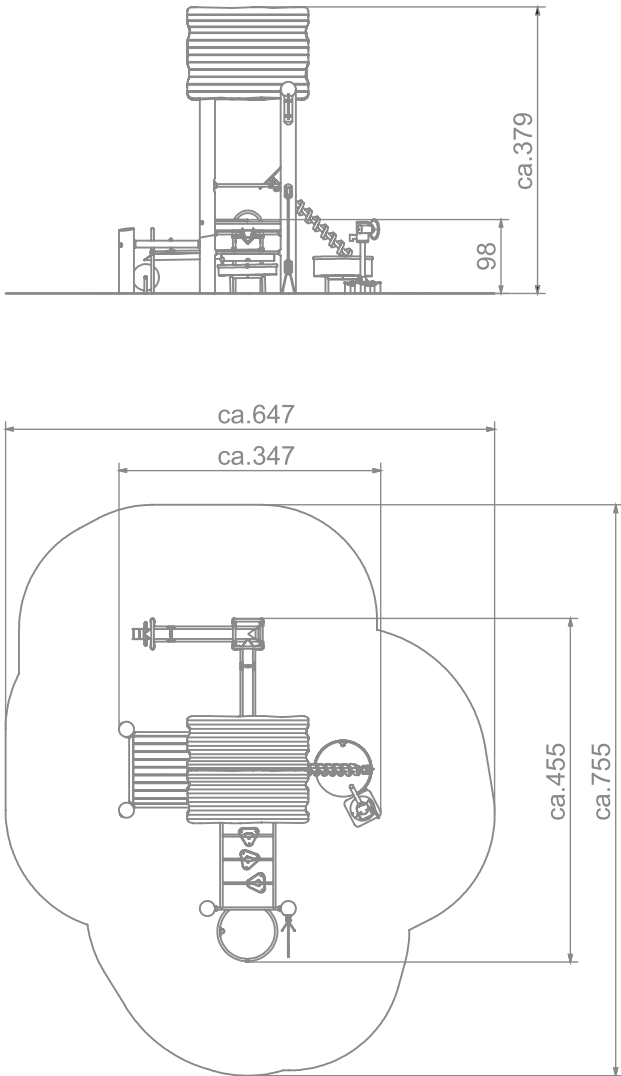

### Information about the product

|   |                         |
|---|-------------------------|
| Dimensions                              | ca. 455 x 347 cm        |
| Safety zone                             | ca. 755 x 647 cm        |
| Safety zone area                        | ca. 36,6 m <sup>2</sup> |
| Overall height                          | ca. 379 cm              |
| Free fall height                        | 98 cm                   |
| Amount of users                         | 11                      |
| Product complies with EN 1176-1:2017-12 | Yes                     |
| Availability of spare parts             | Yes                     |
| Age range                               | 1-12                    |

According to EN 1176-1:2017-12 norm, the product requires applying a safety surface according to the product's free fall height.

### Functions

Socializing

Play with water

SCALE 1:100

**Materials**

Natural robinia wood

Elements construction  
Made of stainless steel  
asisi 304

HPL 13 mm plates