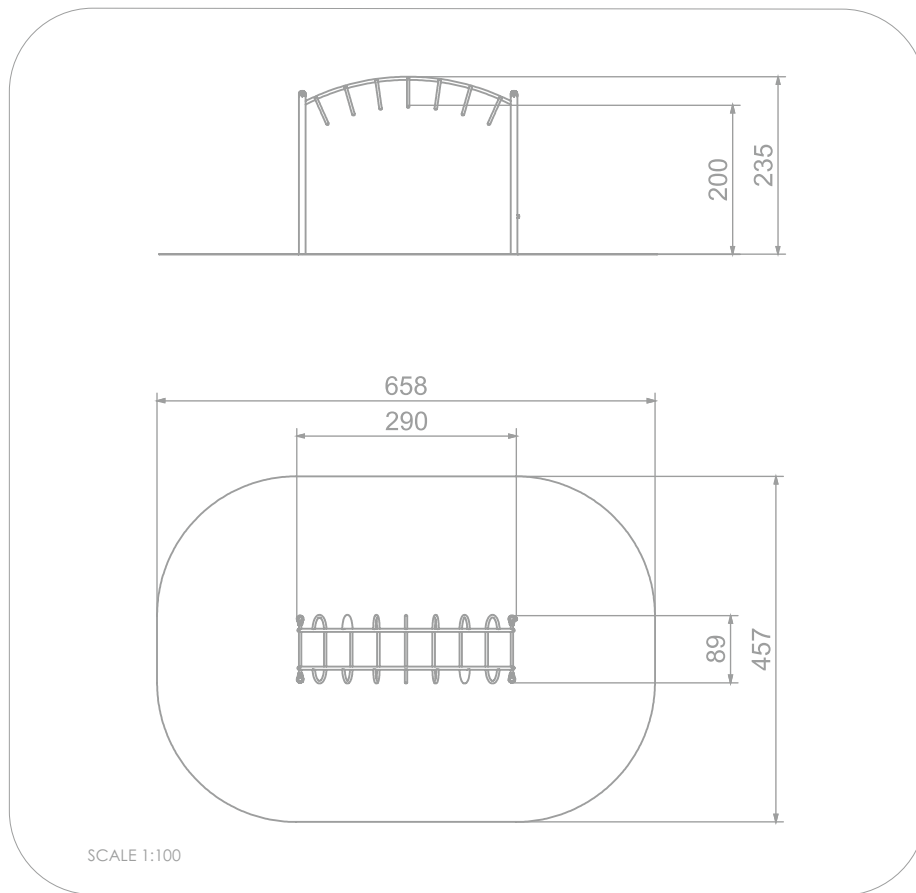

SOCIALIZING

CLIMBING

INFORMATION ABOUT THE PRODUCT

Dimensions	89 x 290 cm
Safety zone	457 x 658 cm
Safety zone area	m ²
Overall height	235 cm
Free fall height	200 cm
Amount of users	
Product complies with EN 1176-1:2017-12	YES
Availability of spare parts	YES
Age range	3-12
According to EN 1176-1:2017-12 norm, the product requires applying a safety surface according to the product's free fall height.	