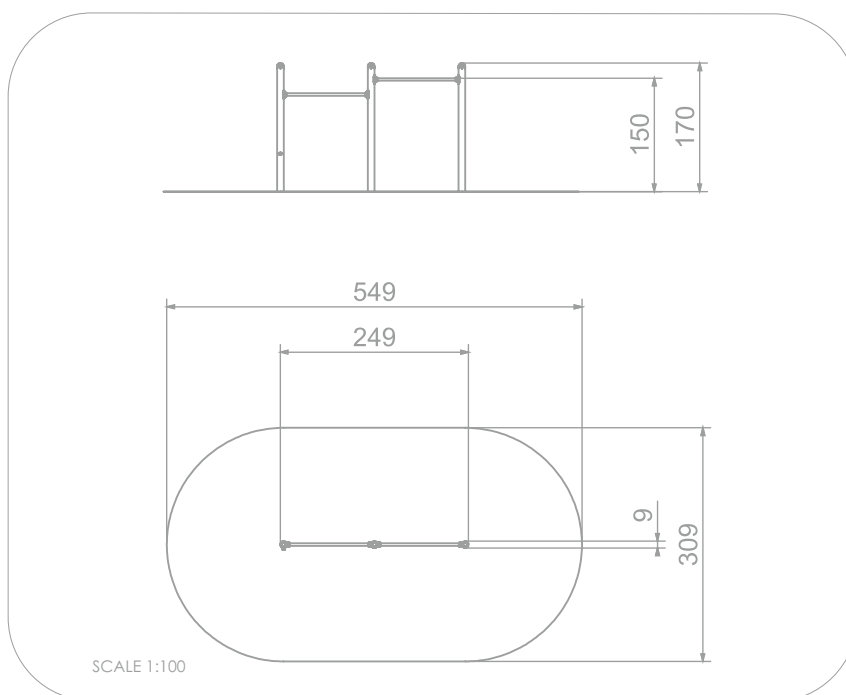

1116

MATERIALS:

CONSTRUCTION ELEMENTS MADE OF STAINLESS AISI 304

POST ENDINGS FINISHED WITH SOFT EPDM RUBBER

SOLID CONSTRUCTION MADE BLACK STEEL S235JR CLEANED IN THE SANDBLASTING PROCESS

SYSTEM OF CONNECTORS AND CLAMPS MADE OF STRONG ALUMINUM ALLOY