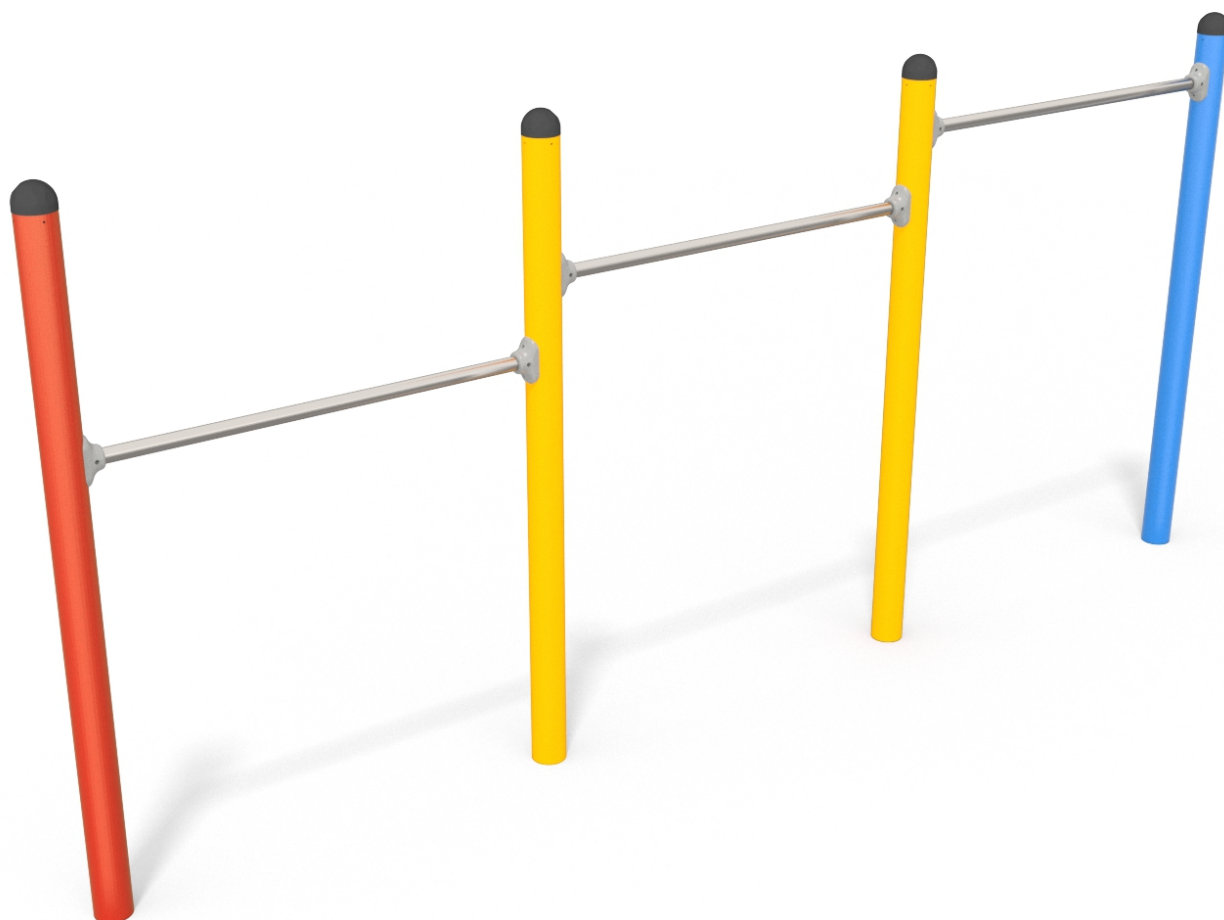

SOCIALIZING

CLIMBING

INFORMATION ABOUT THE PRODUCT

Dimensions	9 x 369 cm
Safety zone	309 x 669 cm
Safety zone area	19 m <sup>2</sup>
Overall height	170 cm
Free fall height	150 cm
Amount of users	3
Product complies with EN 1176-1:2017-12	YES
Availability of spare parts	YES
Age range	3-12
According to EN 1176-1:2017-12 norm, the product requires applying a safety surface according to the product's free fall height.	

#### MATERIALS:

CONSTRUCTION ELEMENTS MADE OF STAINLESS AISI 304

POST ENDINGS FINISHED WITH SOFT EPDM RUBBER

SOLID CONSTRUCTION MADE BLACK STEEL S235JR CLEANED IN THE SANDBLASTING PROCESS

SYSTEM OF CONNECTORS AND CLAMPS MADE OF STRONG ALUMINUM ALLOY