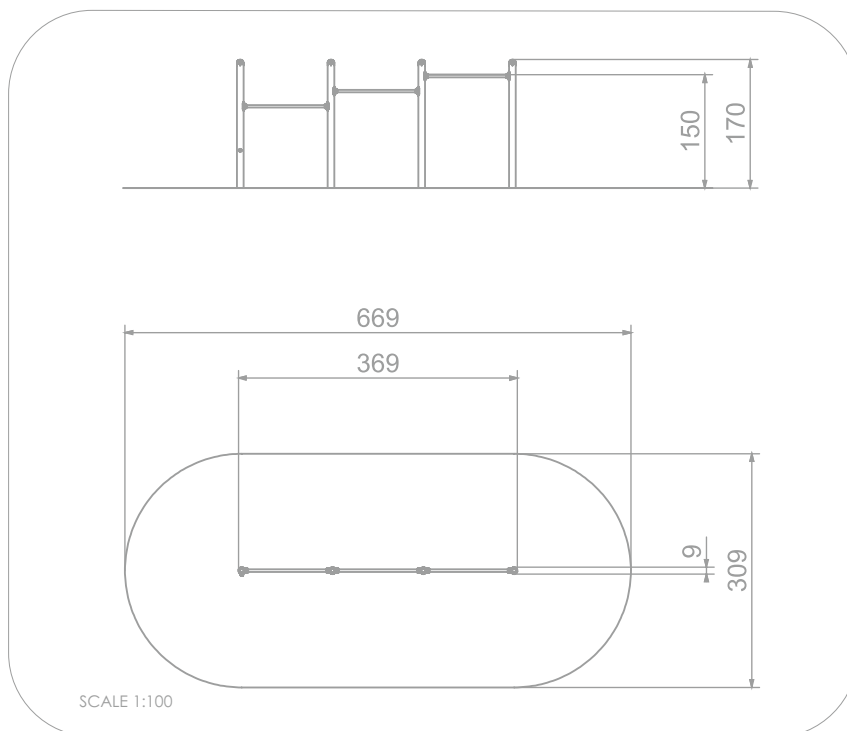

1117

MATERIALS:

CONSTRUCTION ELEMENTS MADE OF STAINLESS AISI 304

POST ENDINGS FINISHED WITH SOFT EPDM RUBBER

SOLID CONSTRUCTION MADE BLACK STEEL S235JR CLEANED IN THE SANDBLASTING PROCESS

SYSTEM OF CONNECTORS AND CLAMPS MADE OF STRONG ALUMINUM ALLOY