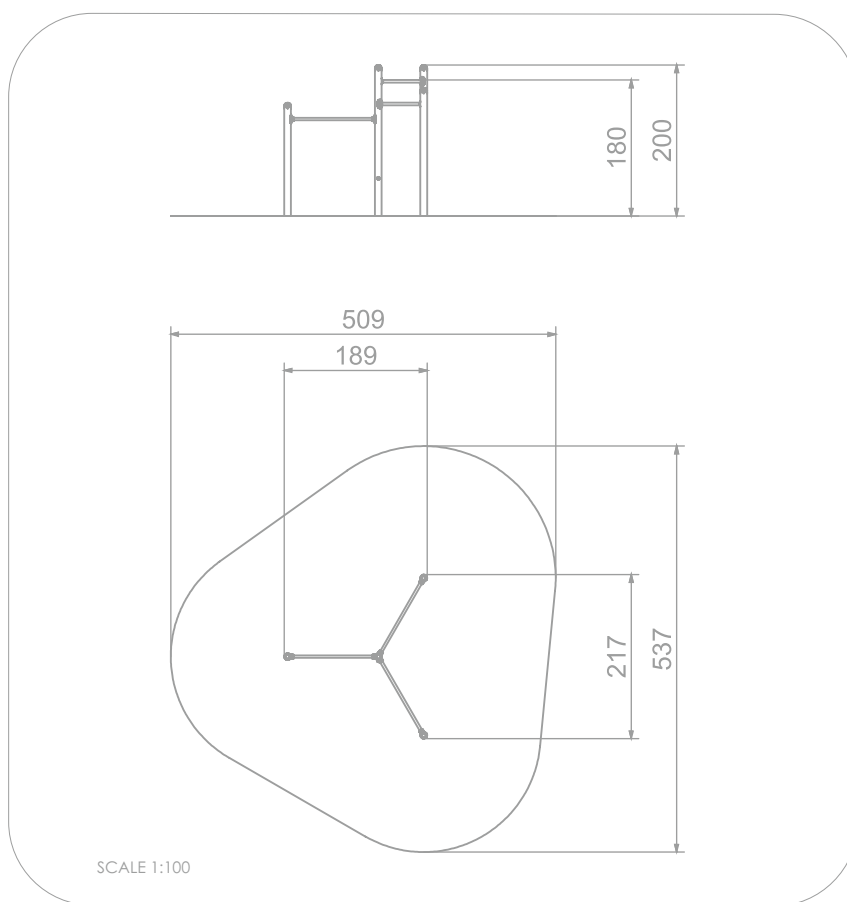

SOCIALIZING

CLIMBING

INFORMATION ABOUT THE PRODUCT

Dimensions	189 x 217 cm
Safety zone	509 x 537 cm
Safety zone area	21 m ²
Overall height	200 cm
Free fall height	180 cm
Amount of users	3
Product complies with EN 1176-1:2017-12	YES
Availability of spare parts	YES
Age range	3-12
According to EN 1176-1:2017-12 norm, the product requires applying a safety surface according to the product's free fall height.	