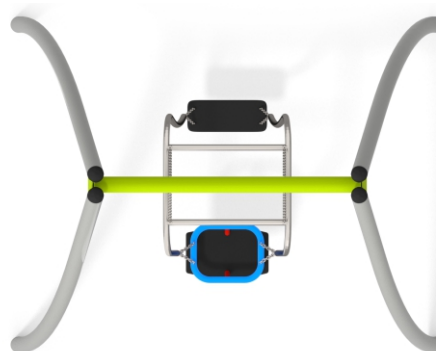

#### INFORMATION ABOUT THE PRODUCT

Dimensions	185 x 239 cm
Safety zone	768 x 175 cm
Safety zone area	14 m <sup>2</sup>
Overall height	244 cm
Free fall height	173 cm
Amount of users	2
Product complies with EN 1176-1:2017-12	YES
Availability of spare parts	YES
Age range	1+
<small>According to EN 1176-1:2017-12 norm, the product requires applying a safety surface according to the product's free fall height.</small>	

### MATERIALS:

SOLID CONSTRUCTION MADE OF BLACK STEEL IS235JR. CLEANED THE SANDBLASTING PROCESS

THE SEATS ARE MADE WITH AN ALUMINUM CONSTRUCTION COVERED WITH A SOFT EPDM RUBBER

SAFETY SEAT MADE OF ALUMINUM AND STAINLESS STEEL COVERED WITH SOFT POLYURETHANE

POST ENDINGS FINISHED WITH SOFT EPDM RUBBER

SWING SLINGS, WITH DOUBLE BEARINGS