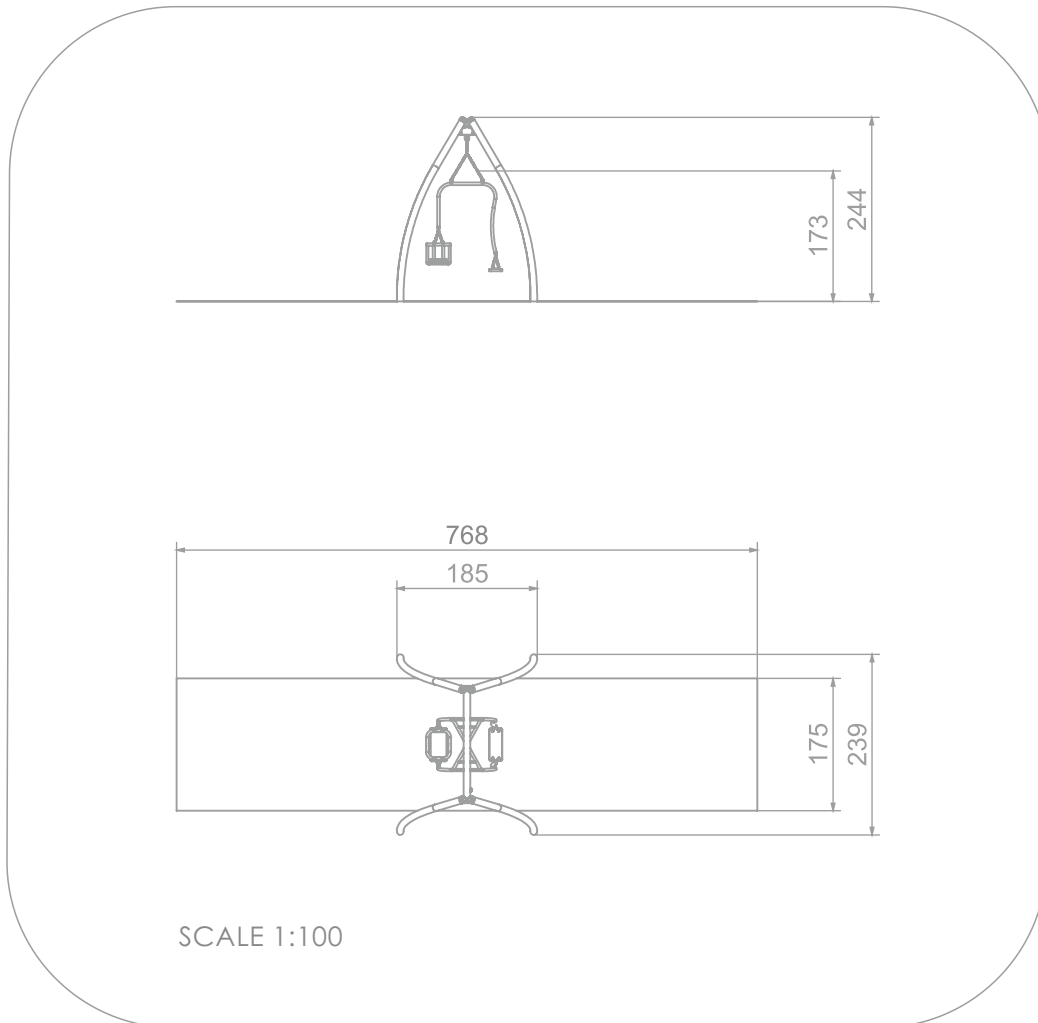

#### INFORMATION ABOUT THE PRODUCT

Dimensions	185 x 239 cm
Safety zone	768 x 175 cm
Safety zone area	14 m <sup>2</sup>
Overall height	244 cm
Free fall height	173 cm
Amount of users	2
Product complies with EN 1176-1:2017-12	YES
Availability of spare parts	YES
Age range	1+
<small>According to EN 1176-1:2017-12 norm, the product requires applying a safety surface according to the product's free fall height.</small>	

POST ENDINGS FINISHED WITH SOFT EPDM RUBBER

SWING SLINGS, WITH DOUBLE BEARINGS