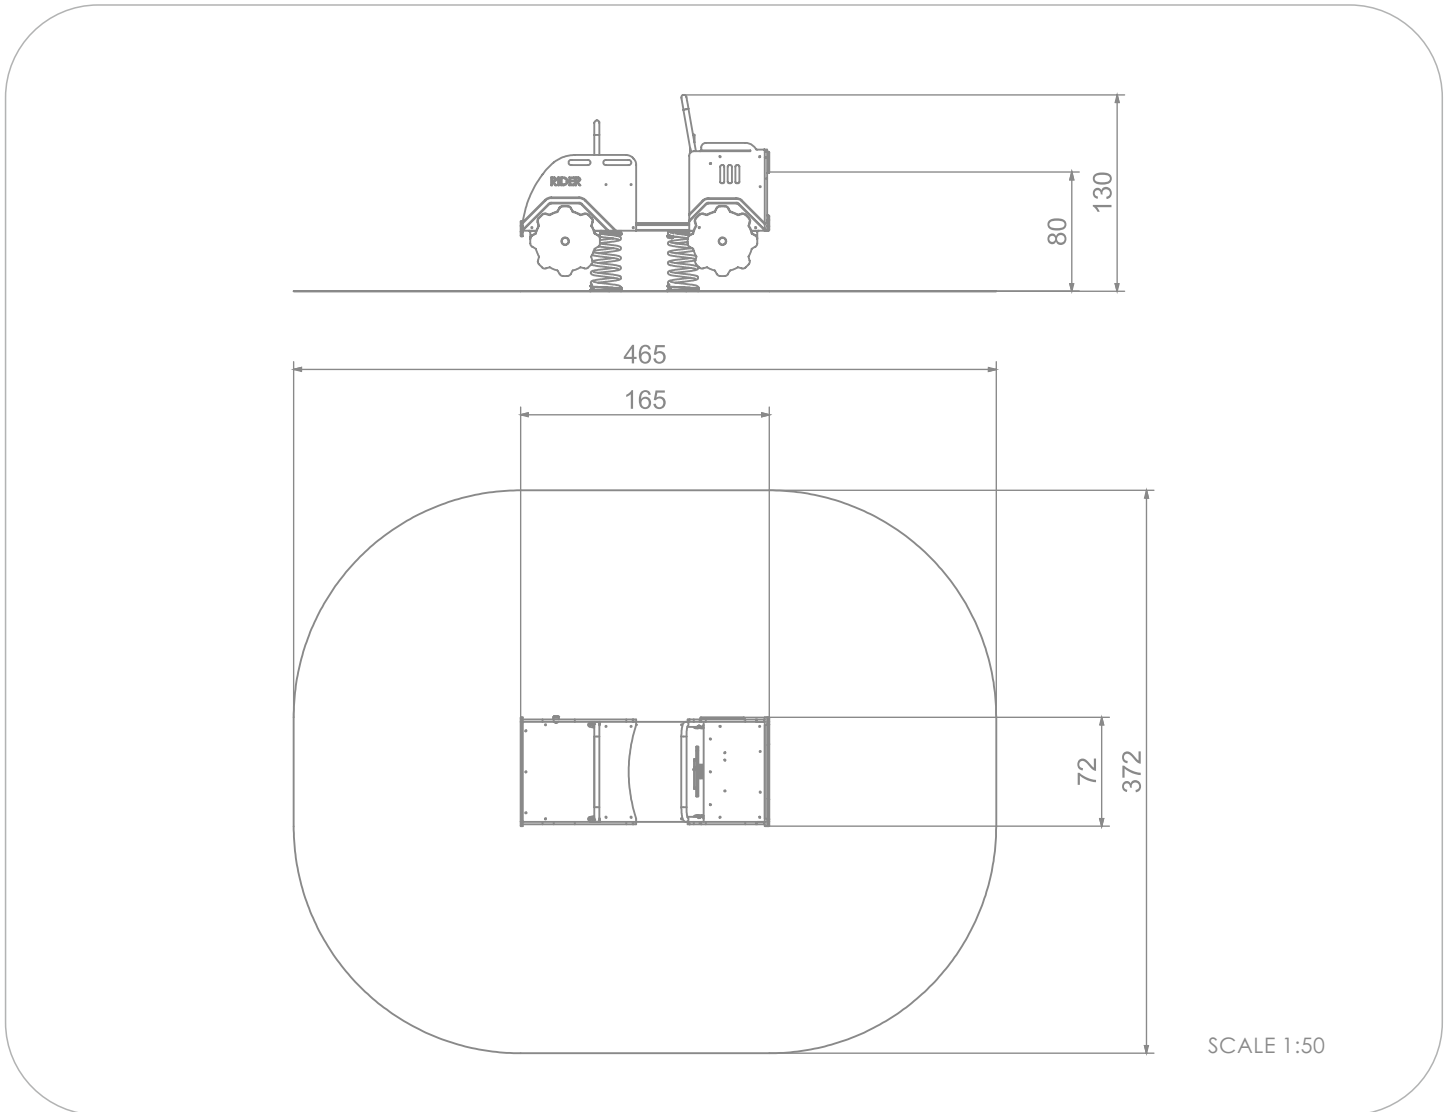

INFORMATION ABOUT THE PRODUCT

Dimensions	72 x 165 cm
Safety zone	372 x 465 cm
Free space	15,36 m ²
Overall height	130 cm
Free fall height	80
Amount of users	4
Product complies with PN-EN 1176-1:2017-12	YES
Availability of spare parts	YES
Age range	1-12
According to PN-EN 1176-1:2017-12 norm, the product requires applying a safety surface according to the product's free fall height.	

MATERIALS:

SOLID CONSTRUCTION MADE OF BLACK STEEL IS235JR. CLEANED THE SANDBLASTING PROCESS

PLATES OF THE WALLS MADE OF COLOURFUL TRIPLE LAYERED 15 MM HDPE POLYETHYLENE

SPRINGERS' SPRINGS MADE OF SPRING STEEL, COATED WITH POLYESTER PAINT, UV RESISTANT AND QUALICOAT ATTESTED