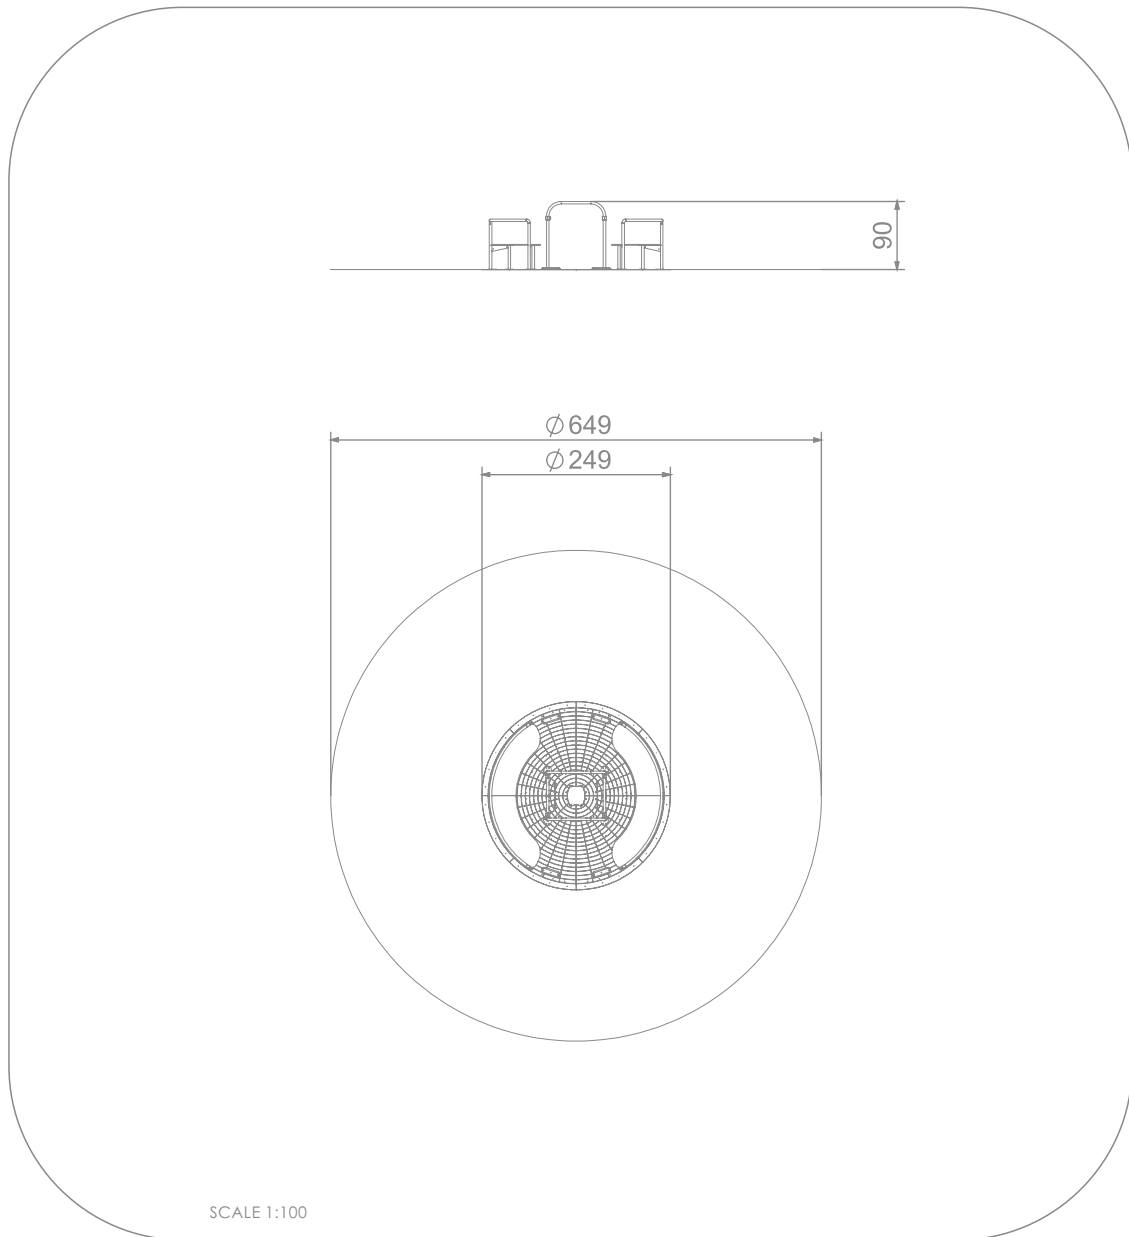

### INFORMATION ABOUT THE PRODUCT

Dimensions:	249 x 249 cm
Safety zone:	649 x 649 cm
Safety zone area	29 m <sup>2</sup>
Overall height	90 cm
Free fall height	90 cm
Amount of users	14
Product complies with EN 1176-1:2017-12	YES
Availability of spare parts	YES
Age range	3-12
According to PN-EN 1176-1:2017-12 norm, the product requires applying a safety surface according to the product's free fall height.	

### MATERIALS:

SOLID CONSTRUCTION  
MADE OF STAINLESS STEEL  
ASISI 304

PLATES OF THE WALLS AND  
PLATFOMRS MADE OF  
COLOURFUL 13 MM HPL