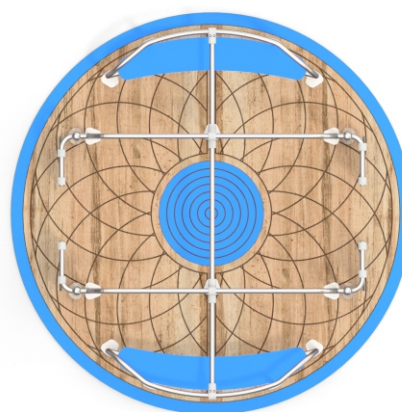

### INFORMATION ABOUT THE PRODUCT

Dimensions	260 x 260 cm
Safety zone	660 x 660 cm
Safety zone area	28,92 m <sup>2</sup>
Overall height	93 cm
Free fall height	93 cm
Amount of users	14
Product complies with PN-EN 1176-1:2017-12	YES
Availability of spare parts	YES
Age range	3-12
According to PN-EN 1176-1:2017-12 norm, the product requires applying a safety surface according to the product's free fall height.	

4078

MATERIALS:

<p>SOLID CONSTRUCTION MADE OF STAINLESS STEEL ASISI 304 TOTALLY</p>	<p>PLATES OF THE WALLS MADE OF COLOURFUL 13 MM HPL</p>	<p>SYSTEM OF CONNECTORS AND CLAMPS MADE OF STRONG ALUMINUM ALLOY</p>
		
<p>PLATES OF THE WALLS MADE OF COLOURFUL TRIPLE LAYERED 15 MM HDPE POLYETHYLENE</p>	<p>VANDAL-PROOF SCREW PLUGS MADE OF INJECTION MOLDED POLYAMIDE</p>	
		