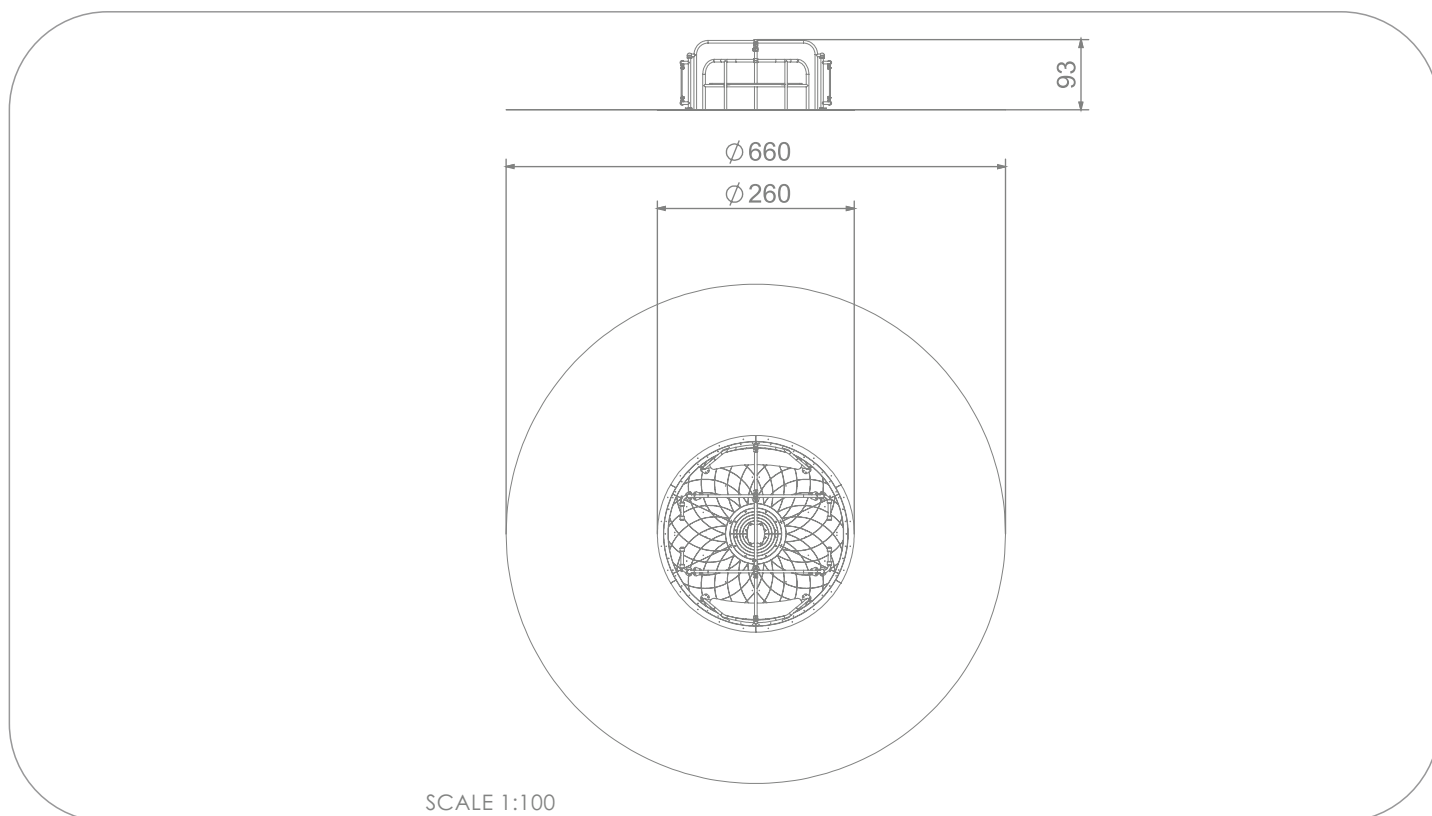

### INFORMATION ABOUT THE PRODUCT

Dimensions	260 x 260 cm
Safety zone	660 x 660 cm
Safety zone area	28,92 m <sup>2</sup>
Overall height	93 cm
Free fall height	93 cm
Amount of users	14
Product complies with PN-EN 1176-1:2017-12	YES
Availability of spare parts	YES
Age range	3-12
According to PN-EN 1176-1:2017-12 norm, the product requires applying a safety surface according to the product's free fall height.	

4078

MATERIALS:

<p>SOLID CONSTRUCTION MADE OF STAINLESS STEEL ASISI 304 TOTALLY</p>	<p>PLATES OF THE WALLS MADE OF COLOURFUL 13 MM HPL</p>	<p>SYSTEM OF CONNECTORS AND CLAMPS MADE OF STRONG ALUMINUM ALLOY</p>
		
<p>PLATES OF THE WALLS MADE OF COLOURFUL TRIPLE LAYERED 15 MM HDPE POLYETHYLENE</p>	<p>VANDAL-PROOF SCREW PLUGS MADE OF INJECTION MOLDED POLYAMIDE</p>	
		