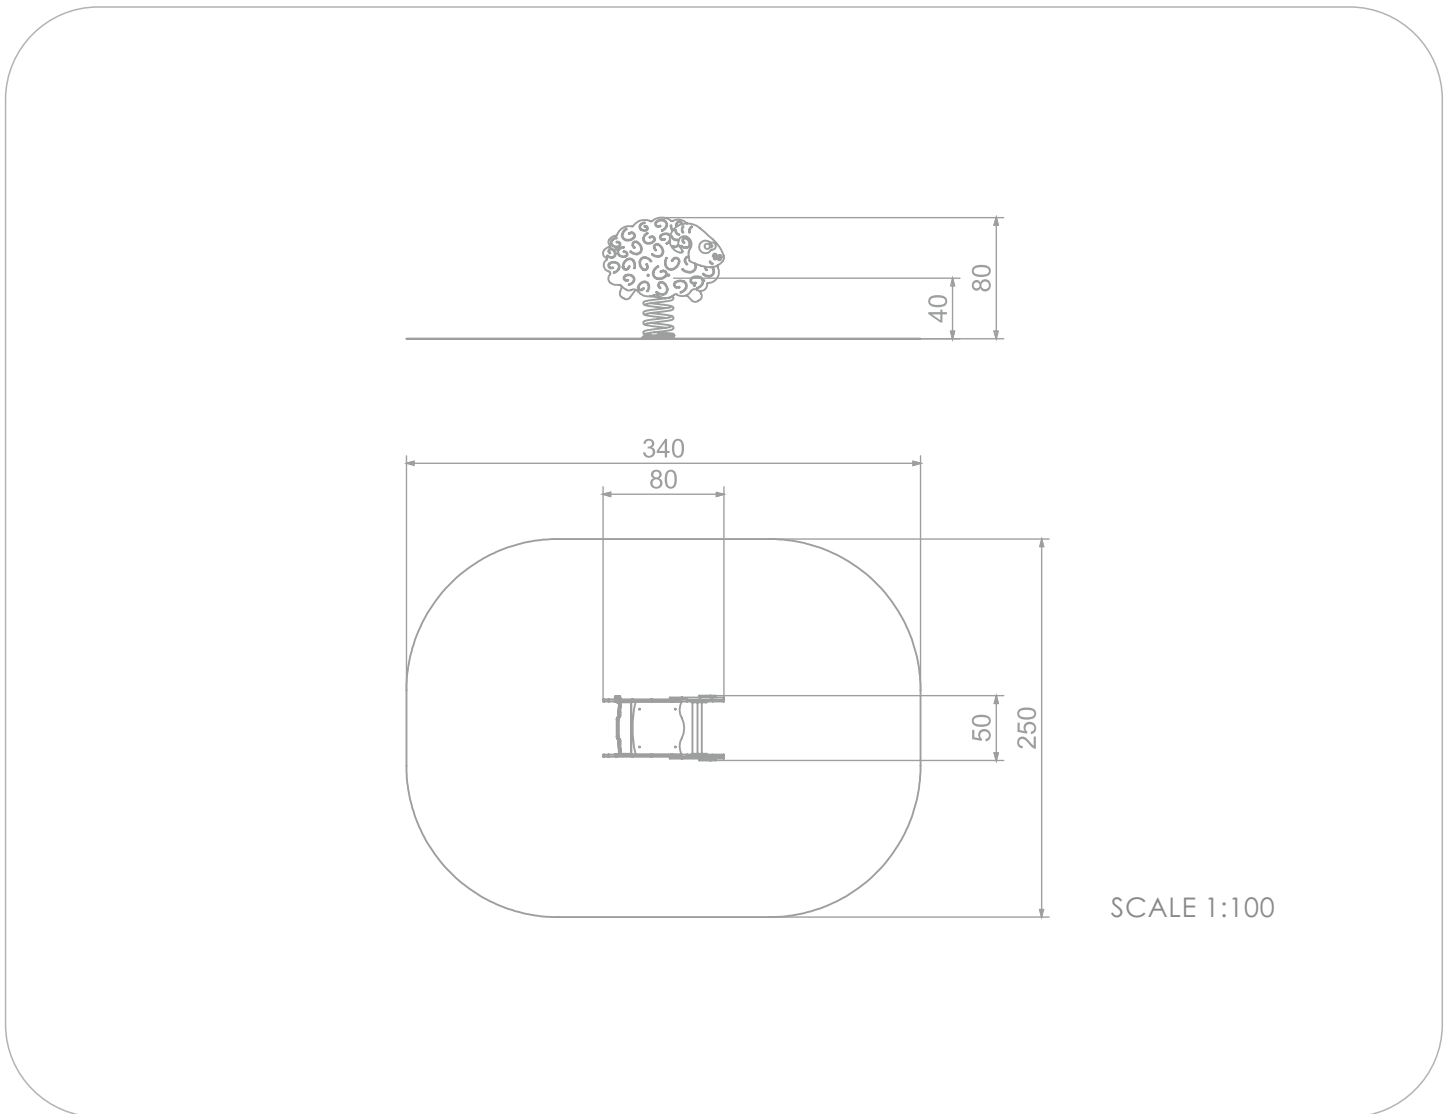

5024

INFORMATION ABOUT THE PRODUCT

Dimensions	80 x 50 cm
Safety zone	340 x 250 cm
Safety zone area	7,64 m ²
Overall height	80 cm
Free fall height	40 cm
Amount of users	1
Product complies with EN 1176-1:2017-12	YES
Availability of spare parts	YES
Age range	1-12

According to EN 1176-1:2017-12 norm, the product requires applying a safety surface according to the product's free fall height.

MATERIALS:

<p>STEEL CONSTRUCTION: STAINLESS STEEL AISI304</p>	<p>PLATES OF THE WALLS MADE OF COLOURFUL TRIPLE LAYERED 15 MM HDPE POLYETHYLENE</p>	
		
<p>PLATE AND ROPE CONNECTORS MADE OF INJECTION MOLDED POLYAMIDE</p>	<p>CONNECTING ELEMNTS LIKE SCREWS, NUTS, WASHERS MADE OF STAINLESS STEEL</p>	<p>SPRINGERS' SPRINGS MADE OF SPRING STEEL</p>
		