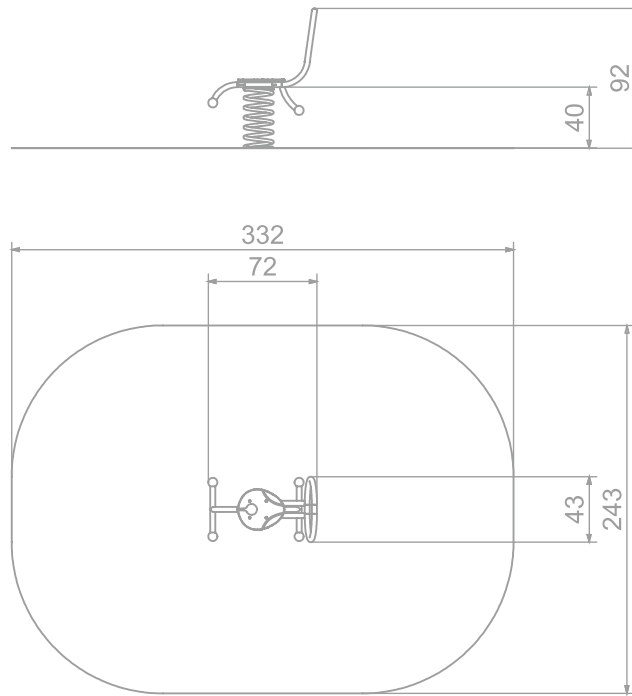

#### INFORMATION ABOUT THE PRODUCT

Dimensions	72 x 43 cm
Safety zone	332 x 243 cm
Safety zone area	7,22 m <sup>2</sup>
Overall height	92 cm
Free fall height	40 cm
Amount of users	1
Product complies with EN 1176-1:2017-12	YES
Availability of spare parts	YES
Age range	1-12

According to EN 1176-1:2017-12 norm, the product requires applying a safety surface according to the product's free fall height.

SCALE 1:50