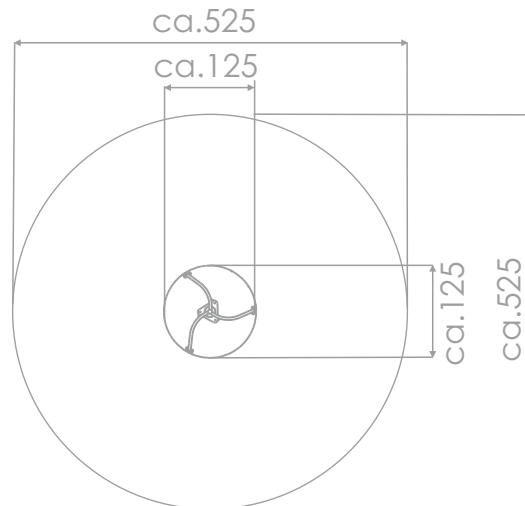

8142

SPINNING

SOCIALIZING

INFORMATION ABOUT THE PRODUCT

Dimensions	ca. 125 x 125 cm
Safety zone	ca. 525 x 525 cm
Overall height	ca. 69 cm
Free fall height	ca. 69 cm
Amount of users	3 persons
Product complies with EN 1176-1:2017-12	YES
Availability of spare parts	YES
Age range	3-12
According to EN 1176-1:2017-12 norm, the product requires applying a safety surface according to the product's free fall height.	

Visualisation is for reference only,
actual appearance may vary.

SCALE 1:100

MATERIALS:

NATURAL ROBINIA WOOD

ELEMENTS CONSTRUCTION
MADE OF STAINLESS STEEL
AISI 304