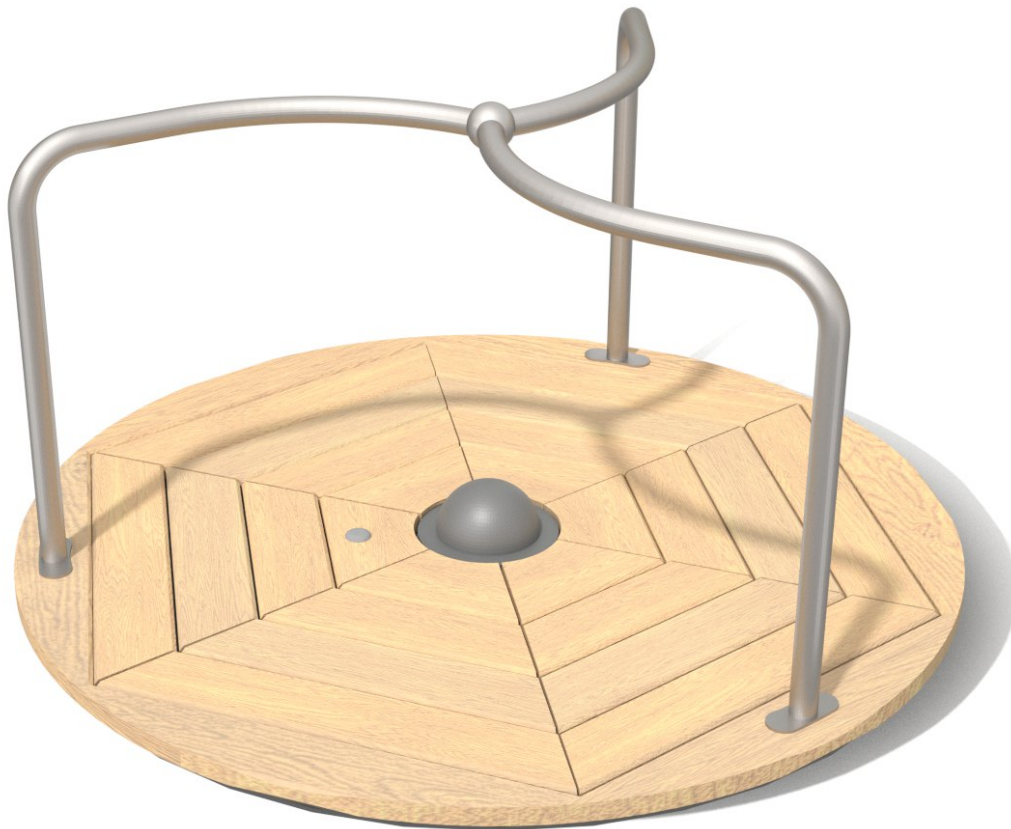

8142

SPINNING

SOCIALIZING

INFORMATION ABOUT THE PRODUCT

Dimensions	ca. 125 x 125 cm
Safety zone	ca. 525 x 525 cm
Overall height	ca. 69 cm
Free fall height	ca. 69 cm
Amount of users	3 persons
Product complies with EN 1176-1:2017-12	YES
Availability of spare parts	YES
Age range	3-12
According to EN 1176-1:2017-12 norm, the product requires applying a safety surface according to the product's free fall height.	

Visualisation is for reference only,
actual appearance may vary.

SCALE 1:100

MATERIALS:

NATURAL ROBINIA WOOD

ELEMENTS CONSTRUCTION
MADE OF STAINLESS STEEL
AISI 304