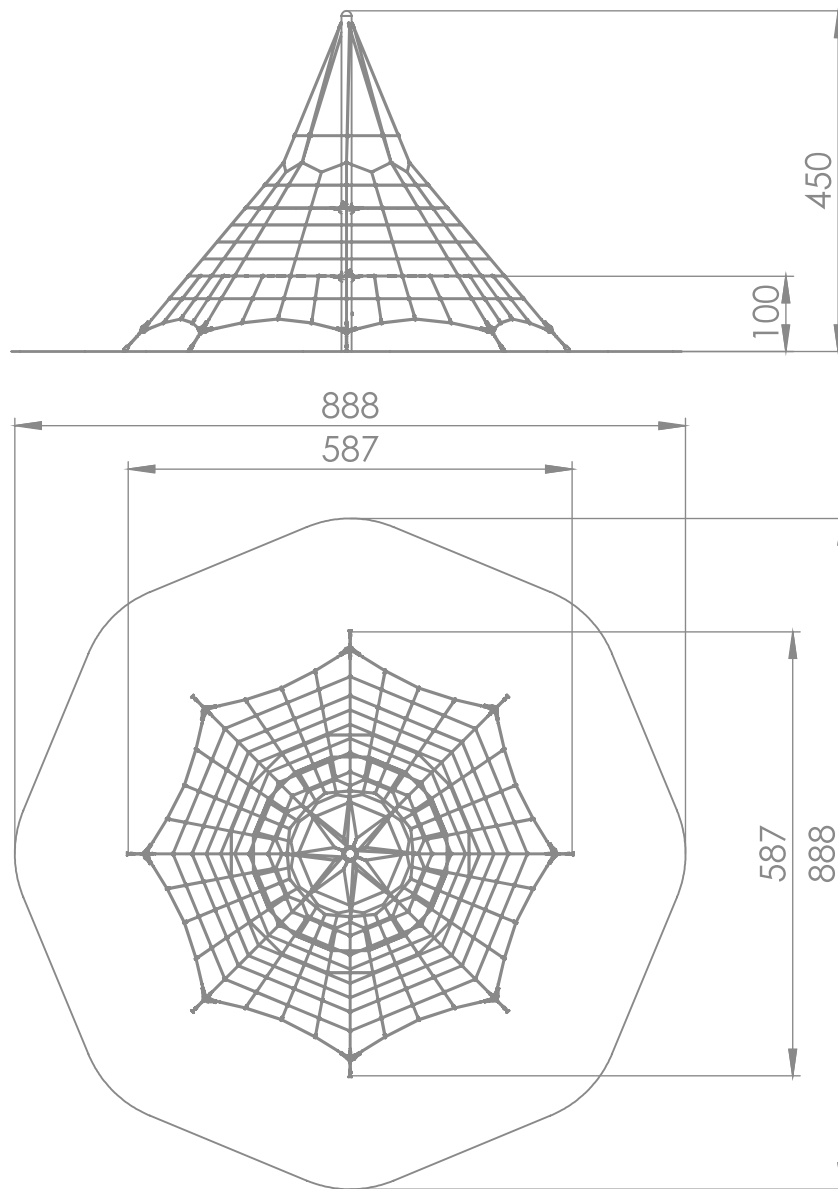

#### INFORMATION ABOUT THE PRODUCT

Dimensions	587 x 587 cm
Safety zone	888 x 888 cm
Safety zone area	59 m <sup>2</sup>
Overall height	450 cm
Free fall height	100 cm
Amount of users	30
Product complies with EN 1176-1:2017-12	YES
Availability of spare parts	YES
Age range	3-12
According to EN 1176-1:2017-12 norm, the product requires applying a safety surface according to the product's free fall height.	

SCALE 1:100