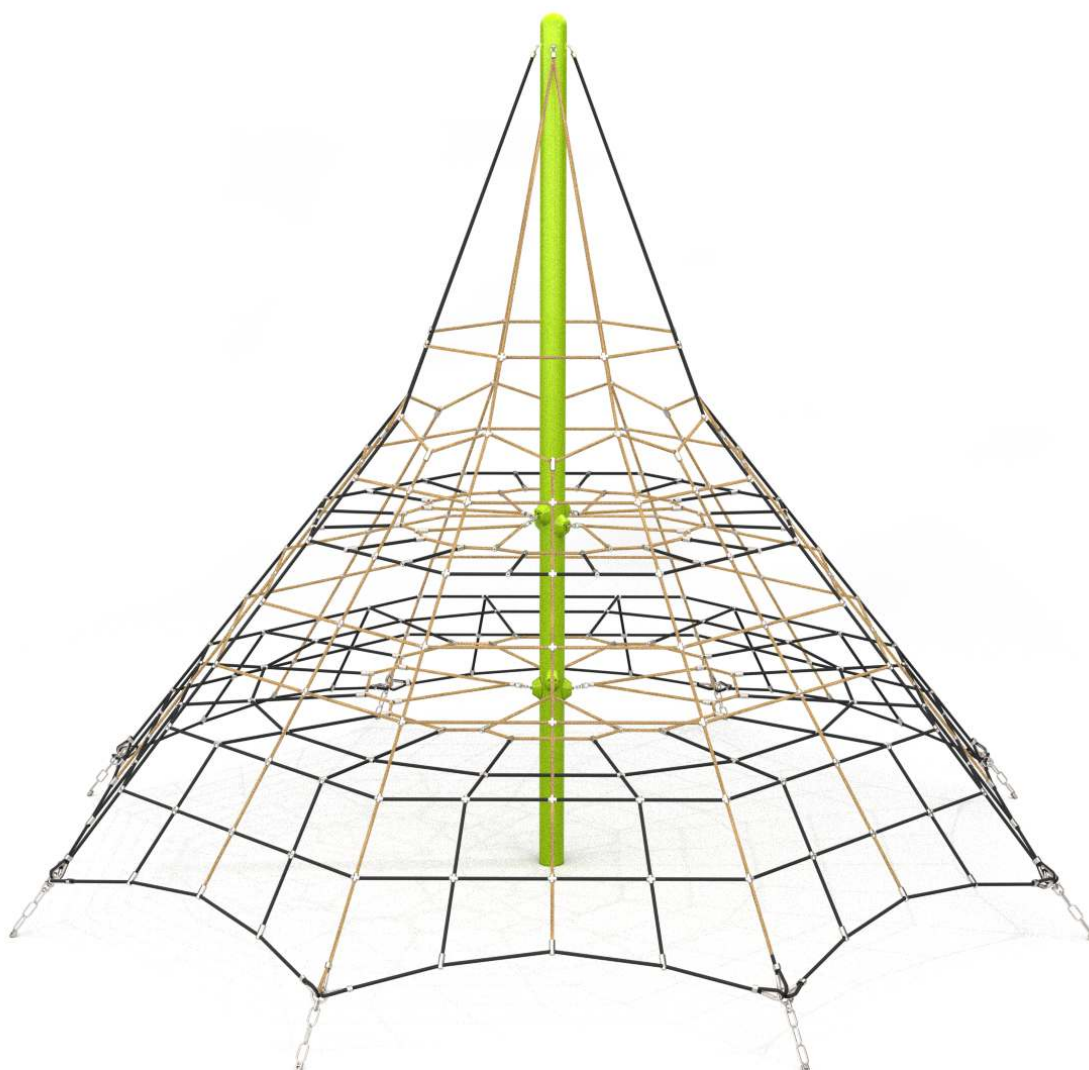

#### INFORMATION ABOUT THE PRODUCT

Dimensions	587 x 587 cm
Safety zone	888 x 888 cm
Safety zone area	59 m <sup>2</sup>
Overall height	450 cm
Free fall height	100 cm
Amount of users	30
Product complies with EN 1176-1:2017-12	YES
Availability of spare parts	YES
Age range	3-12
According to EN 1176-1:2017-12 norm, the product requires applying a safety surface according to the product's free fall height.	

SCALE 1:100

### MATERIALS:

<p>SOLID CONSTRUCTION MADE OF BLACKSTEEL S235JR, CLEANED IN THE SANDBLASTING PROCESS</p>	<p>ROPE ENDINGS PRESSED IN A SLEEVE MADE OF DURABLE ALUMINUM ALLOY</p>	<p>PYRAMID TENSIONER MATERIAL: HOT - DIP GALVANISED STEEL</p>	<p>CONNECTING ELEMENTS LIKE SCREWS, NUTS, WASHERS MADE OF STAINLESS STEEL</p>
			
<p>ATTESTED 6 MM STAINLESS STEEL CHAINS</p>	<p>INNOVATIVE SYSTEM OF CONNECTORS OF STAINLESS STEEL CHAINS WITH POSTS</p>	<p>POLYPROPYLENE ROPES PP - MULTISPLIT TYPE WITH A STEEL CORE AND A DIAMETER OF 16 MM</p>	
			