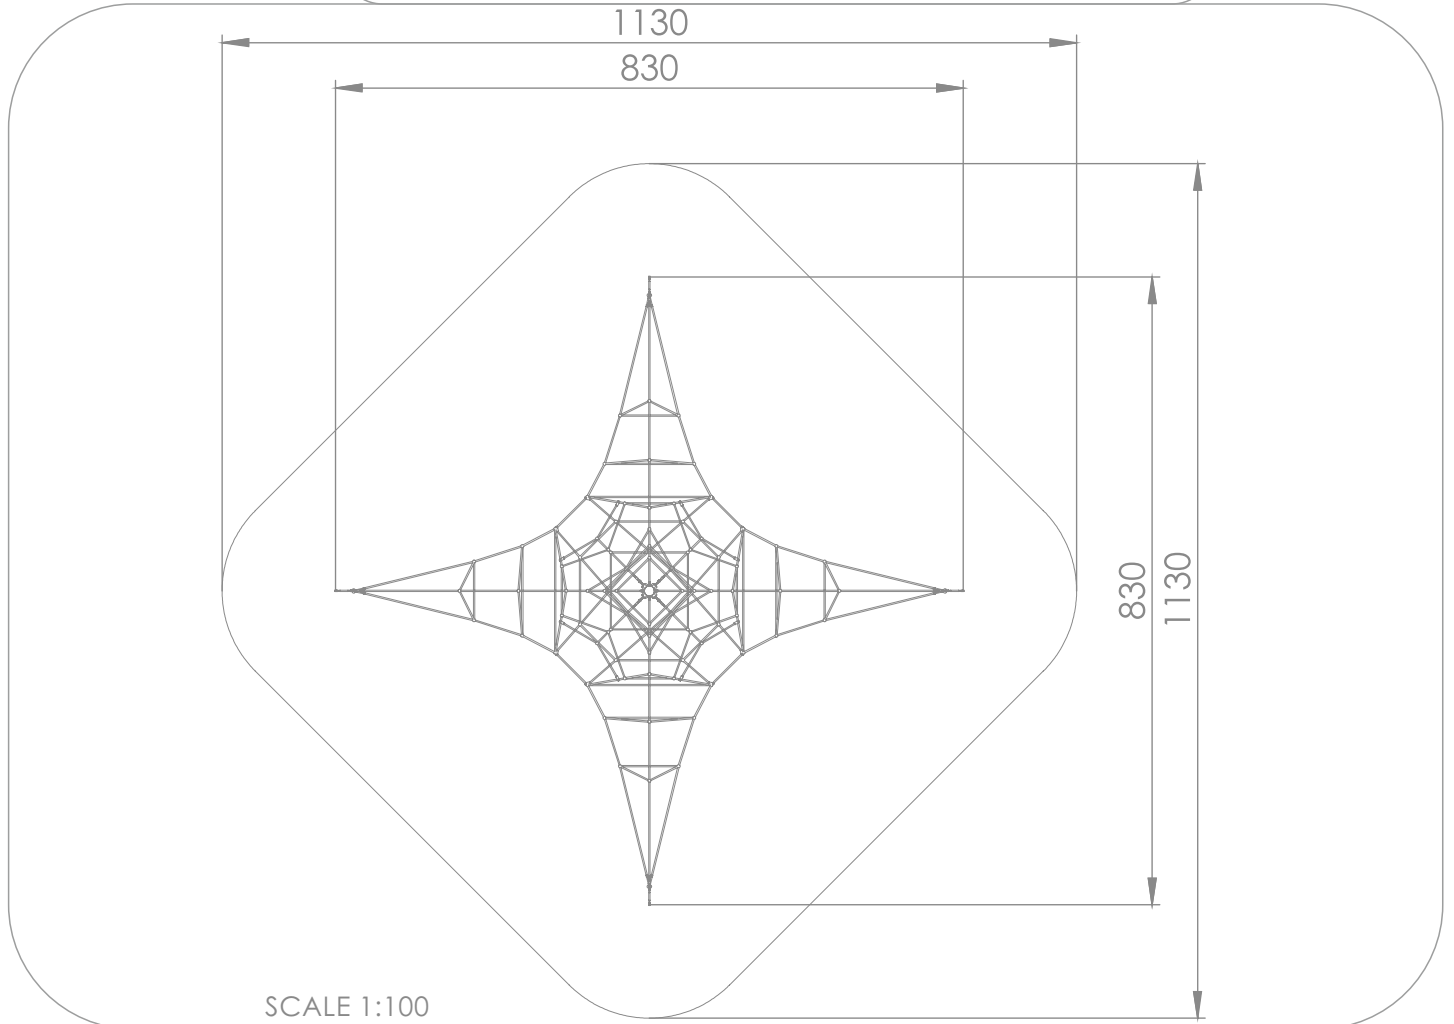

### INFORMATION ABOUT THE PRODUCT

Dimensions	830 x 830 cm
Safety zone	1130 x 1130 cm
Safety zone area	77 m <sup>2</sup>
Overall height	400 cm
Free fall height	99 cm
Amount of users	20
Product complies with EN 1176-1:2017	YES
Availability of spare parts	YES
Age range	3-12
According to EN 1176-1:2017 norm, the product requires applying a safety surface according to the product's free fall height.	