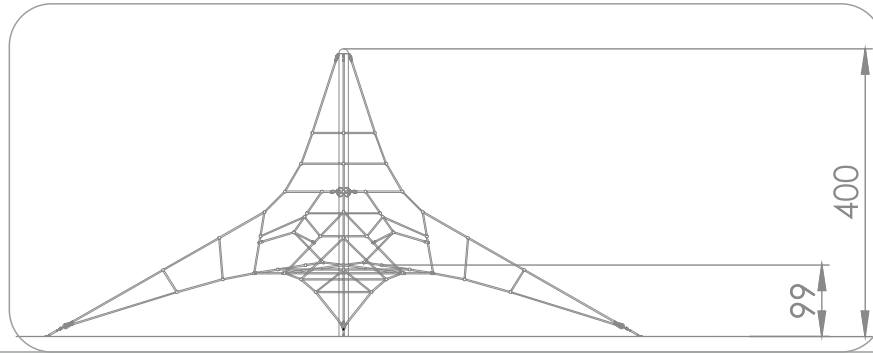

### INFORMATION ABOUT THE PRODUCT

Dimensions	830 x 830 cm
Safety zone	1130 x 1130 cm
Safety zone area	77 m <sup>2</sup>
Overall height	400 cm
Free fall height	99 cm
Amount of users	20
Product complies with EN 1176-1:2017	YES
Availability of spare parts	YES
Age range	3-12
According to EN 1176-1:2017 norm, the product requires applying a safety surface according to the product's free fall height.	