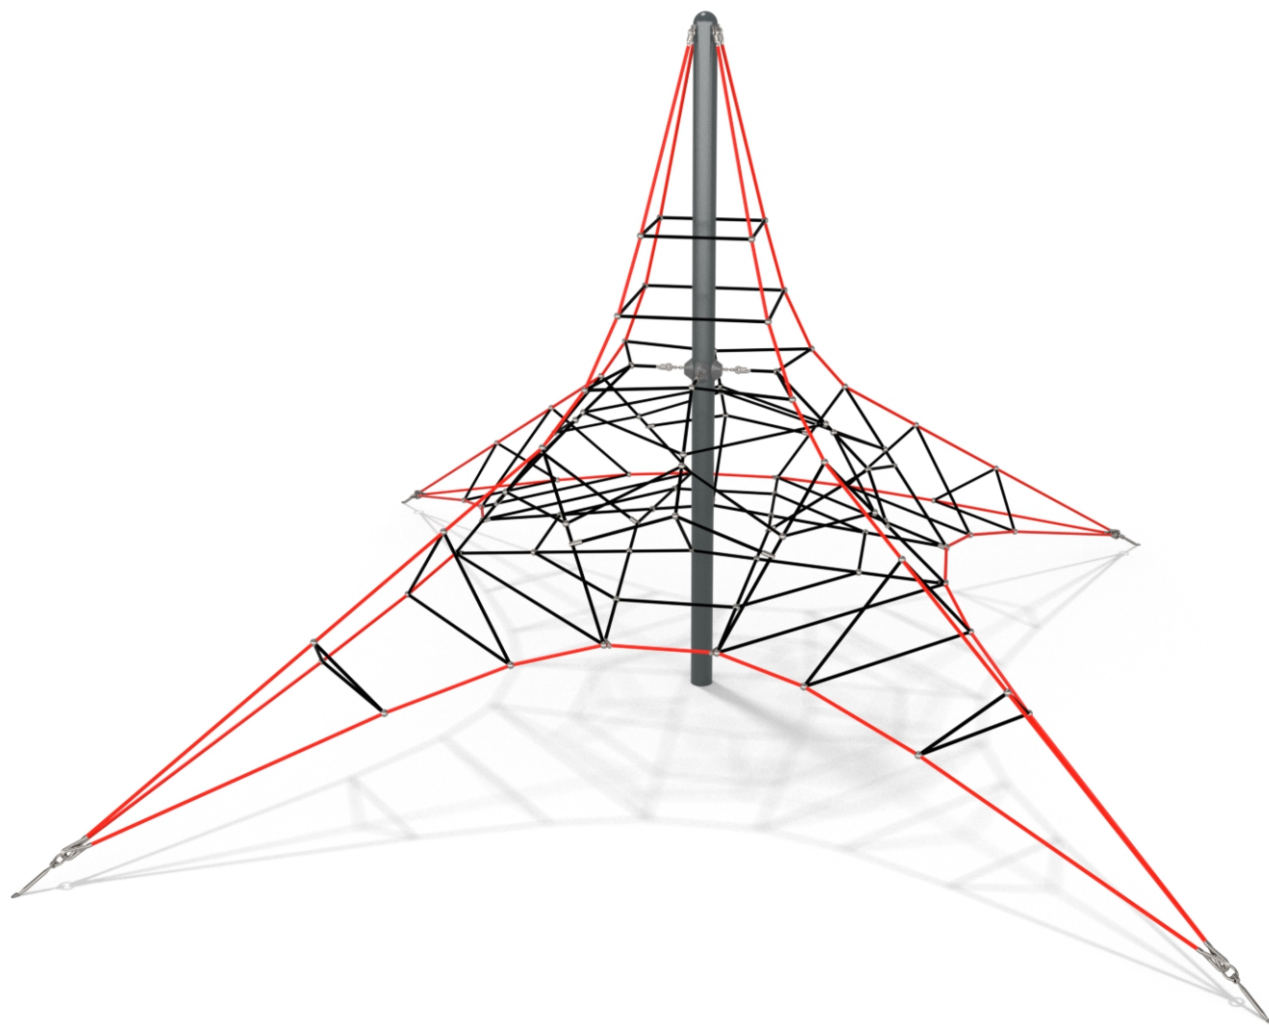

SOCIALIZING

CLIMBING

### INFORMATION ABOUT THE PRODUCT

Dimensions	830 x 830 cm
Safety zone	1130 x 1130 cm
Safety zone area	77 m <sup>2</sup>
Overall height	400 cm
Free fall height	99 cm
Amount of users	20
Product complies with EN 1176-1:2017	YES
Availability of spare parts	YES
Age range	3-12
According to EN 1176-1:2017 norm, the product requires applying a safety surface according to the product's free fall height.	

### MATERIALS:

<p>SOLID CONSTRUCTION MADE OF BLACKSTEEL S235JR, CLEANED IN THE SANDBLASTING PROCESS</p>	<p>ROPE ENDINGS PRESSED IN A SLEEVE MADE OF DURABLE ALUMINUM ALLOY</p>	<p>PYRAMID TENSIONER MATERIAL: HOT - DIP GALVANISED STEEL</p>	<p>INNOVATIVE SYSTEM OF CONNECTORS OF STAINLESS STEEL CHAINS WITH POSTS</p>
			
<p>SOLID AND ESTHETIC ROPE CONNECTORS MADE OF INJECTION MOLDED POLYAMIDE</p>	<p>ROPE CROSS BRACING SYSTEM DEDICATED FOR USE IN ELEMENTS WITH REQUIREMENT OF HIGH DURABILITY</p>	<p>POLYPROPYLENE ROPES PP - MULTISPLIT TYPE WITH A STEEL CORE AND A DIAMETER OF 16 MM</p>	<p>CONNECTING ELEMENTS LIKE SCREWS, NUTS, WASHERS MADE OF STAINLESS STEEL</p>
			