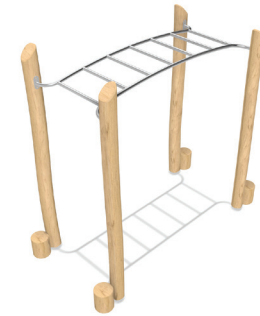

C09

Robinia Hanging Bars

27m²

Fall Zone Area: 27m²
Critical Fall Height: 2200mm

Motor Skills

Social

Age: 6Yr plus

Users: 1-2