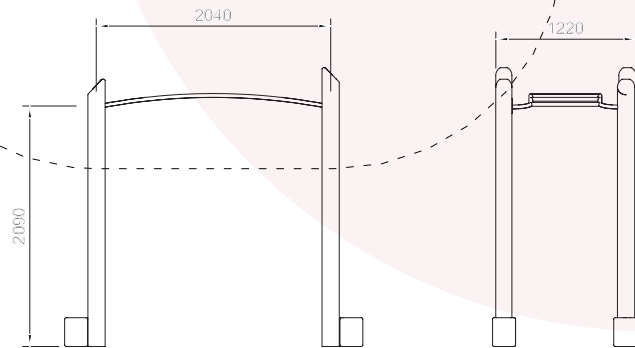

C09

Robinia Hanging Bars

27m²

Fall Zone Area: 27m²
Critical Fall Height: 2200mm

Motor Skills

Social

Age: 6Yr plus

Users: 1-2