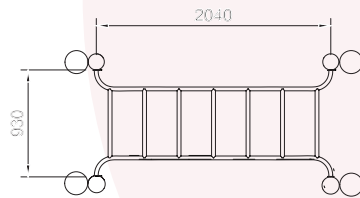

C09

Robinia Hanging Bars

27m²

Fall Zone Area: 27m²
Critical Fall Height: 2200mm

Motor Skills

Social

Age: 6Yr plus

Users: 1-2