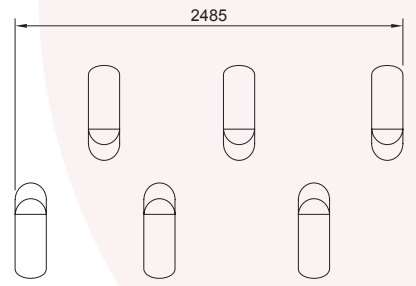

C11

Robinia Angled Stepping Logs

Playspace Design and Build

Fall Zone Area: 23m²
Critical Fall Height: 300mm

-  **Motor Skills**
-  **Balance**
-  **Age: 3Yr plus**
-  **Users: Up to 2**