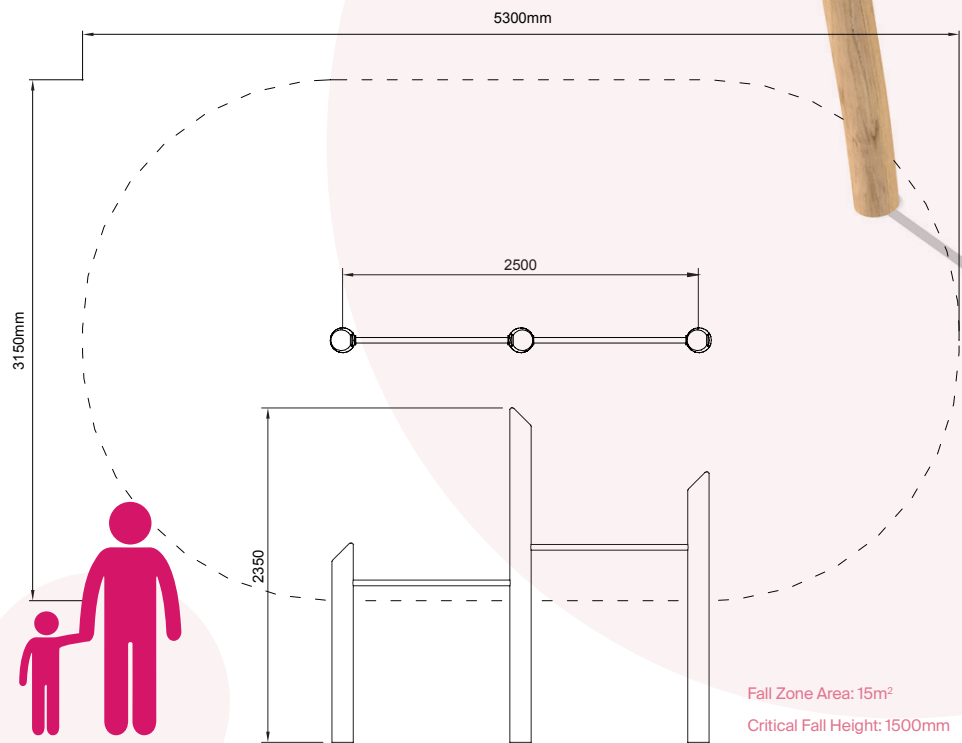

C12

Robinia Double Swing Bars

Playspace Design and Build