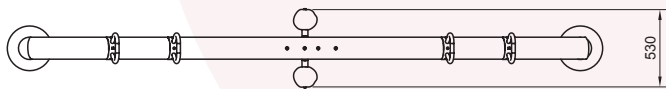

C15

**Robinia
Double Seesaw**

Balance

Motor Skills

Social

Age: 5 plus

Users: 4