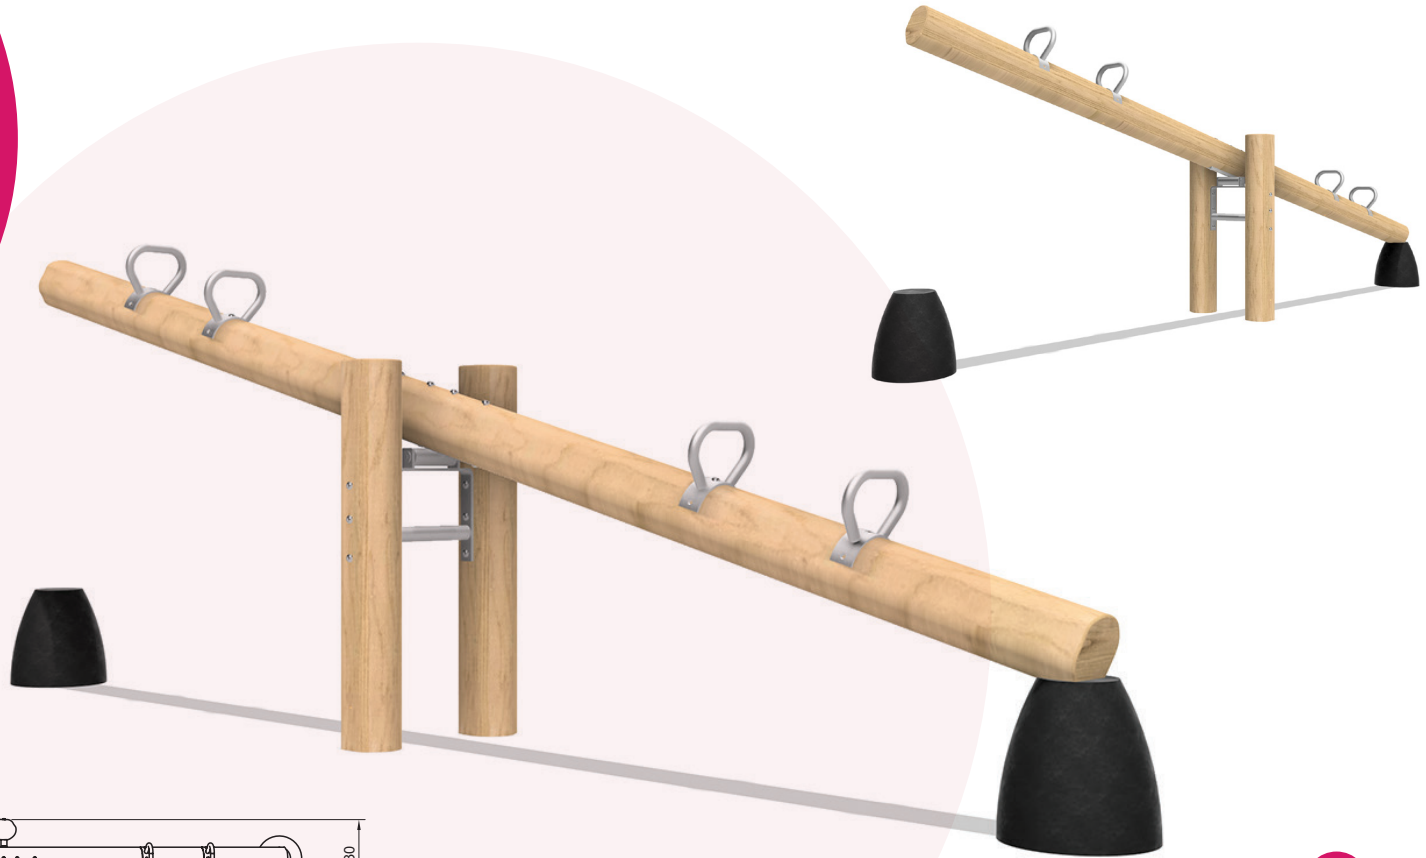

C15

**Robinia
Double Seesaw**

Balance

Motor Skills

Social

Age: 5 plus

Users: 4