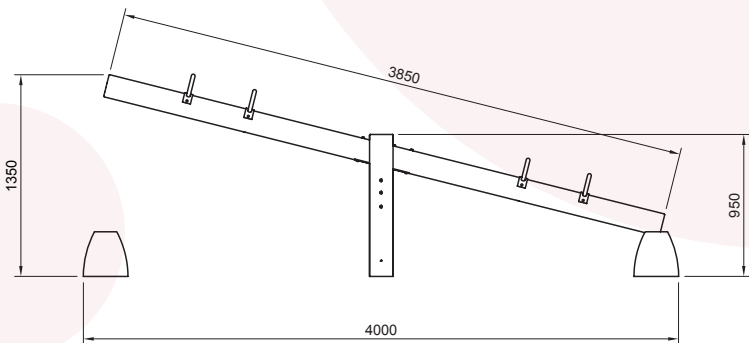

C15

**Robinia
Double Seesaw**

Balance

Motor Skills

Social

Age: 5 plus

Users: 4