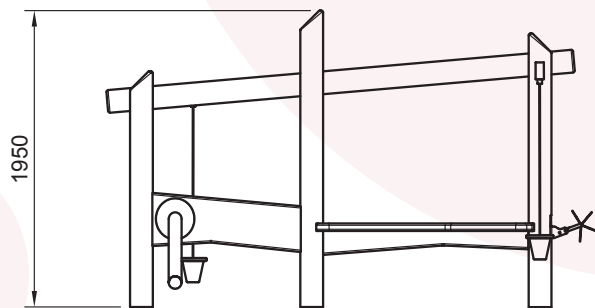

## Robinia Large Sand Structure

-  Interactive
-  Unprescribed
-  Sensory
-  Social
-  Age: 8Mth plus
-  Users: Up to 6