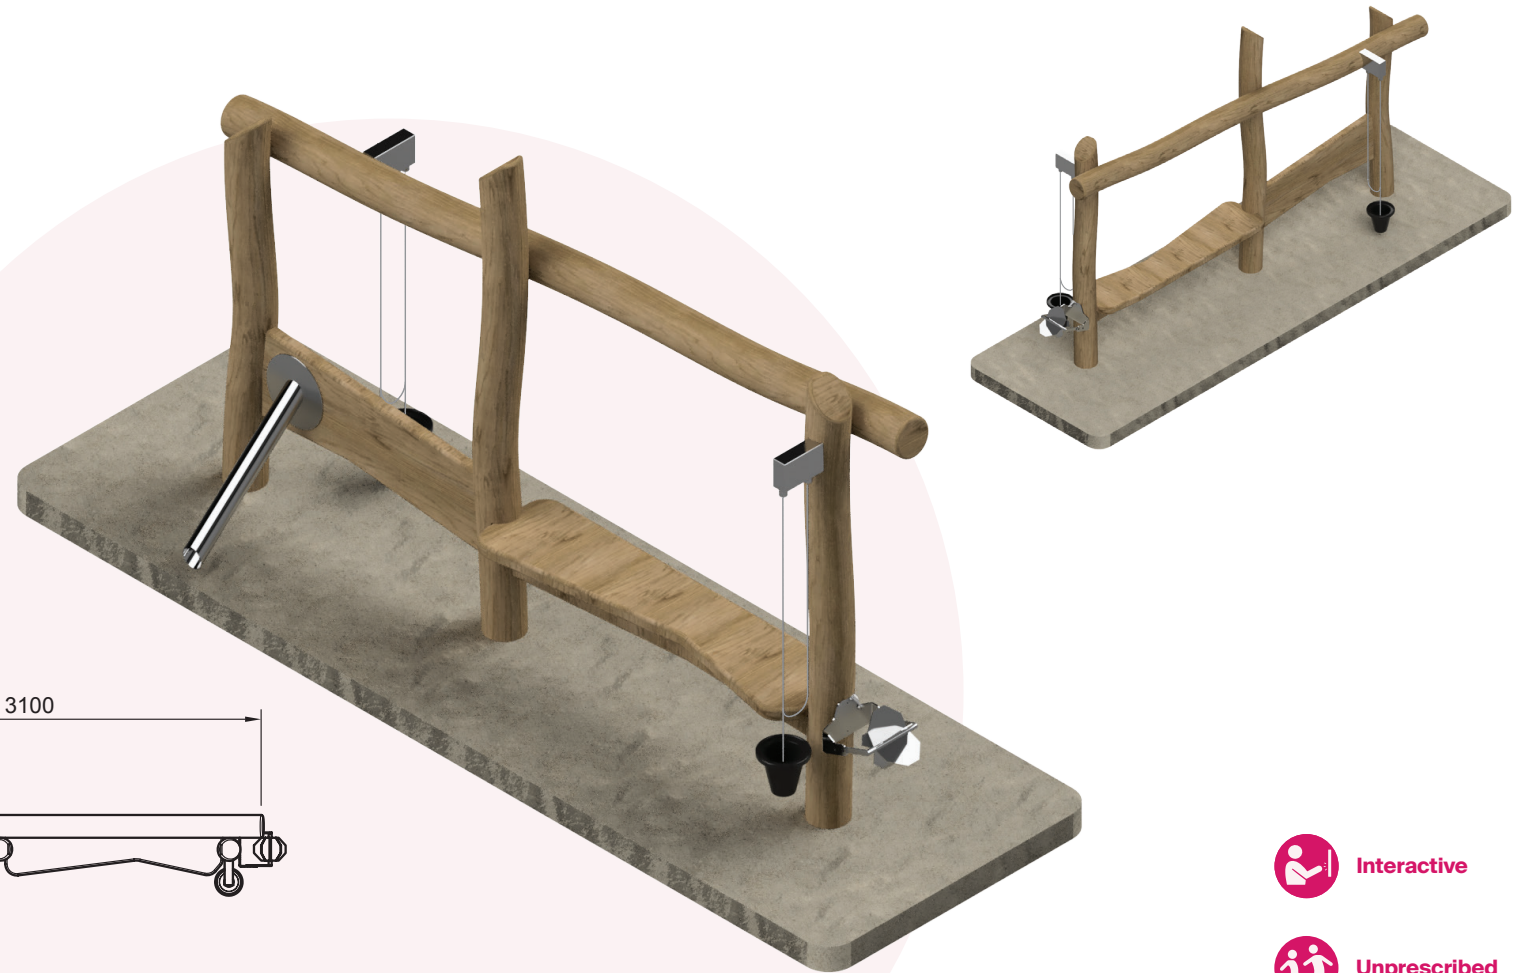

# C16B

## Robinia Large Sand Structure

-  Interactive
-  Unprescribed
-  Sensory
-  Social
-  Age: 8Mth plus
-  Users: Up to 6