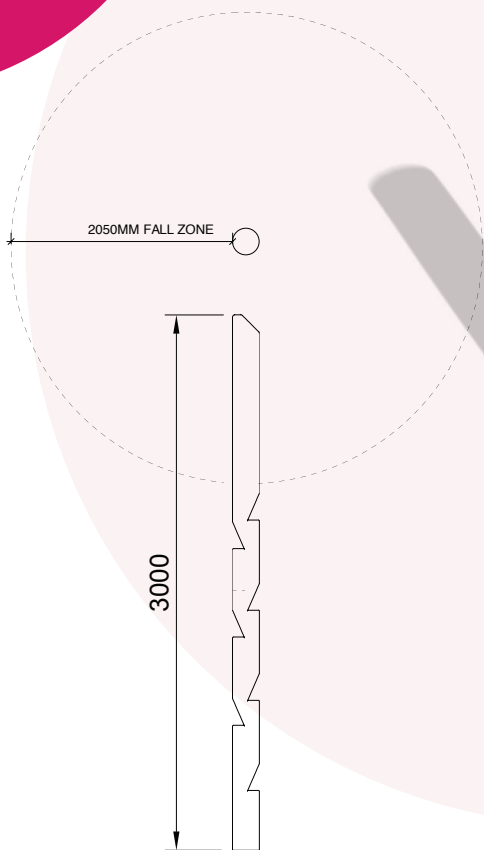

C27A

Robinia Climb Vertical Notched

Climbing

Motor Skills

Age: 3Yr plus

Users: 1