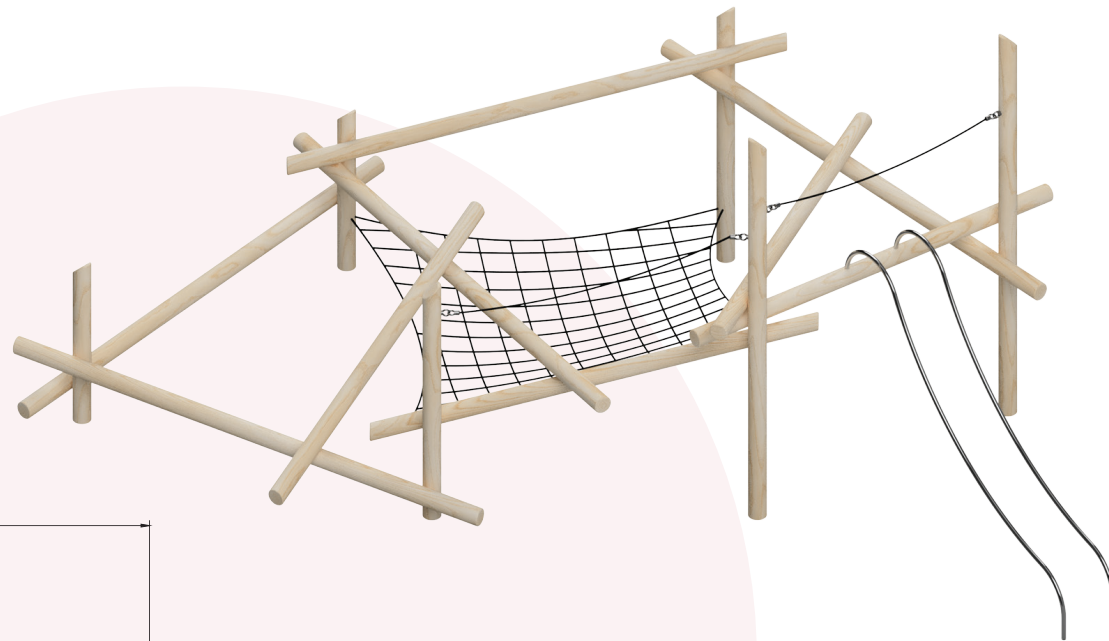

C45

Robinia Log Jam

Balance

Motor Skills

Unprescribed

Social

Age: 5 plus

Users: Up to 15