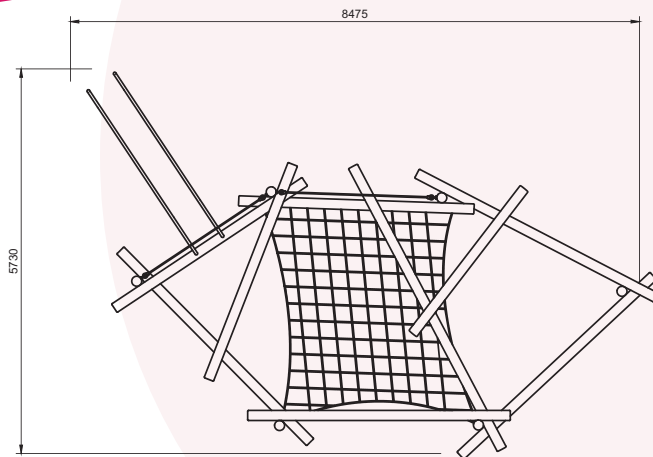

C45

Robinia Log Jam

Balance

Motor Skills

Unprescribed

Social

Age: 5 plus

Users: Up to 15