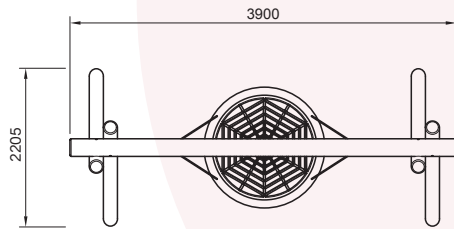

CS05

Robinia 1 X Basket Swing

Swinging

Inclusive / Accessible

Social

Age: 18Mth plus

Users: Up to 4