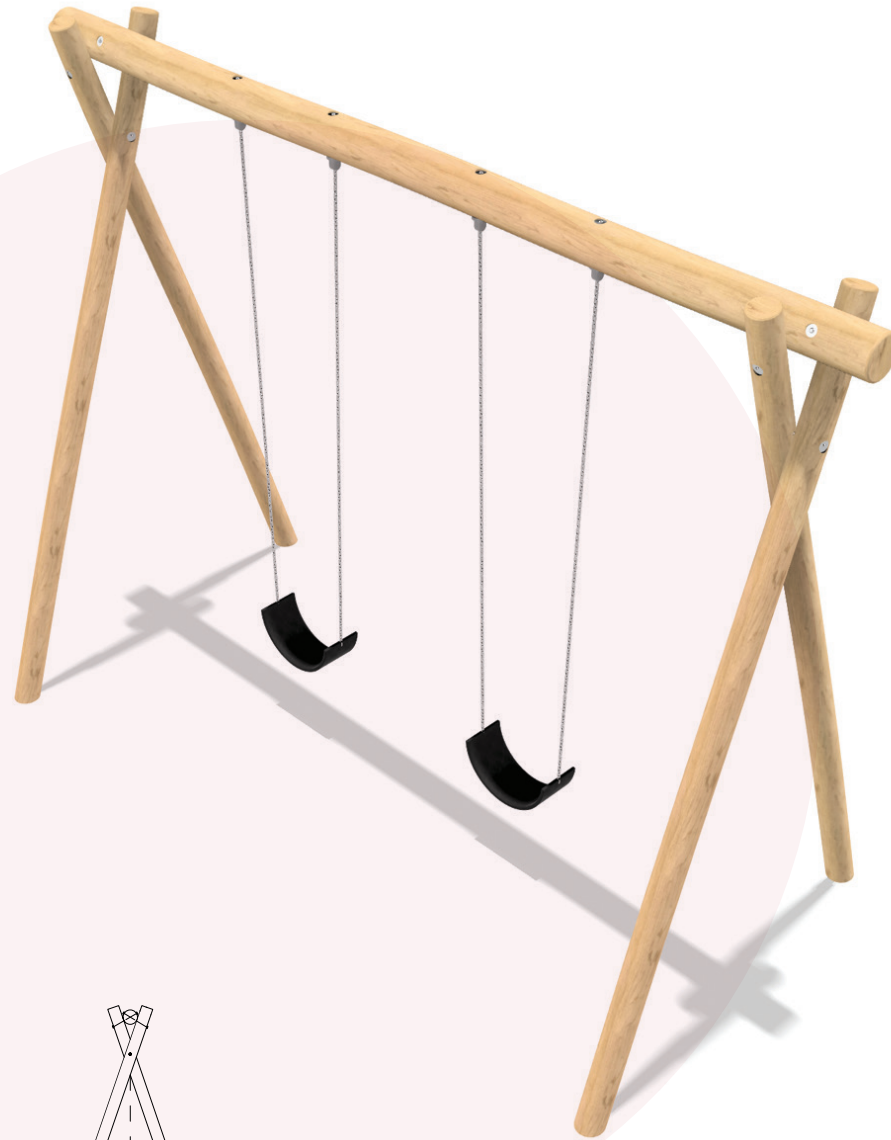

CS07

Robinia High Swing Single Bay Belt

Swinging

Social

Age: 5 plus

Users: 2