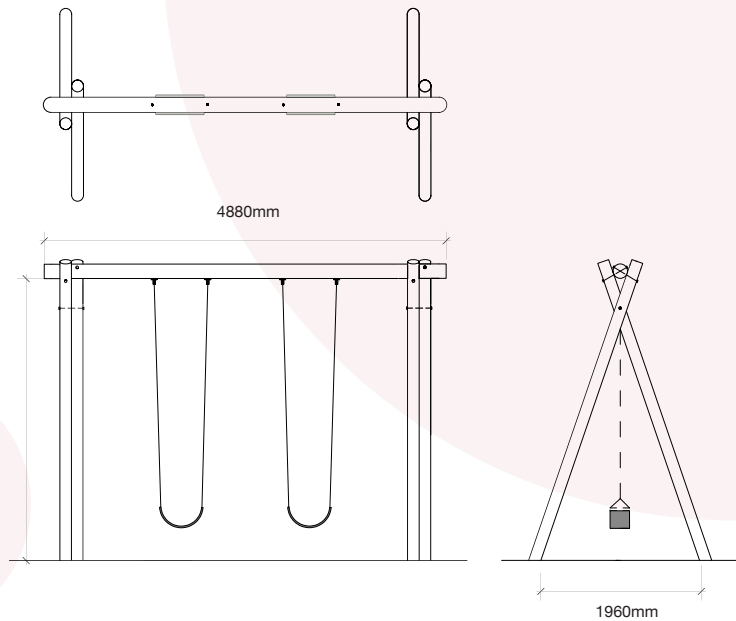

CS07

Robinia High Swing Single Bay Belt

Swinging

Social

Age: 5 plus

Users: 2