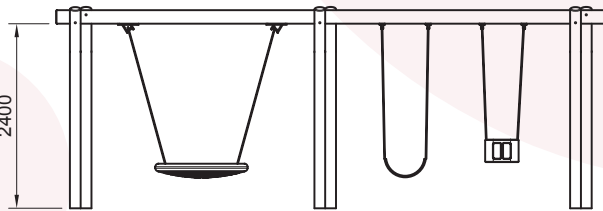

# CS09

**Robinia**  
**2 Bay X Swing**  
**with 1 Basket / 1 Belt /**  
**1 Infant Seat**

2400

Swinging

Inclusive /  
Accessible

Social

Age: 18Mth plus

Users: Up to 4