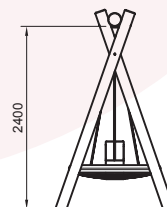

CS11

Robinia
3 Bay X Swing
with 1 Basket / 2 Belt /
2 Infant Seat

2400

2400

Swinging

Inclusive / Accessible

Social

Age: 18Mth plus