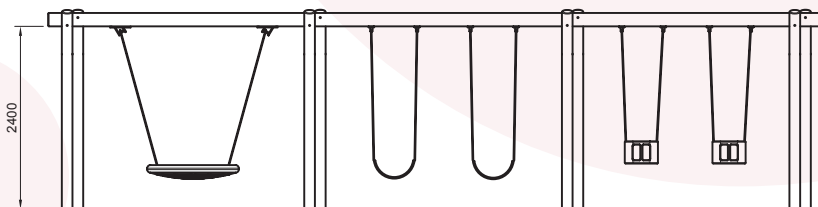

CS11

Robinia
3 Bay X Swing
with 1 Basket / 2 Belt /
2 Infant Seat

2400

2400

Swinging

Inclusive / Accessible

Social

Age: 18Mth plus