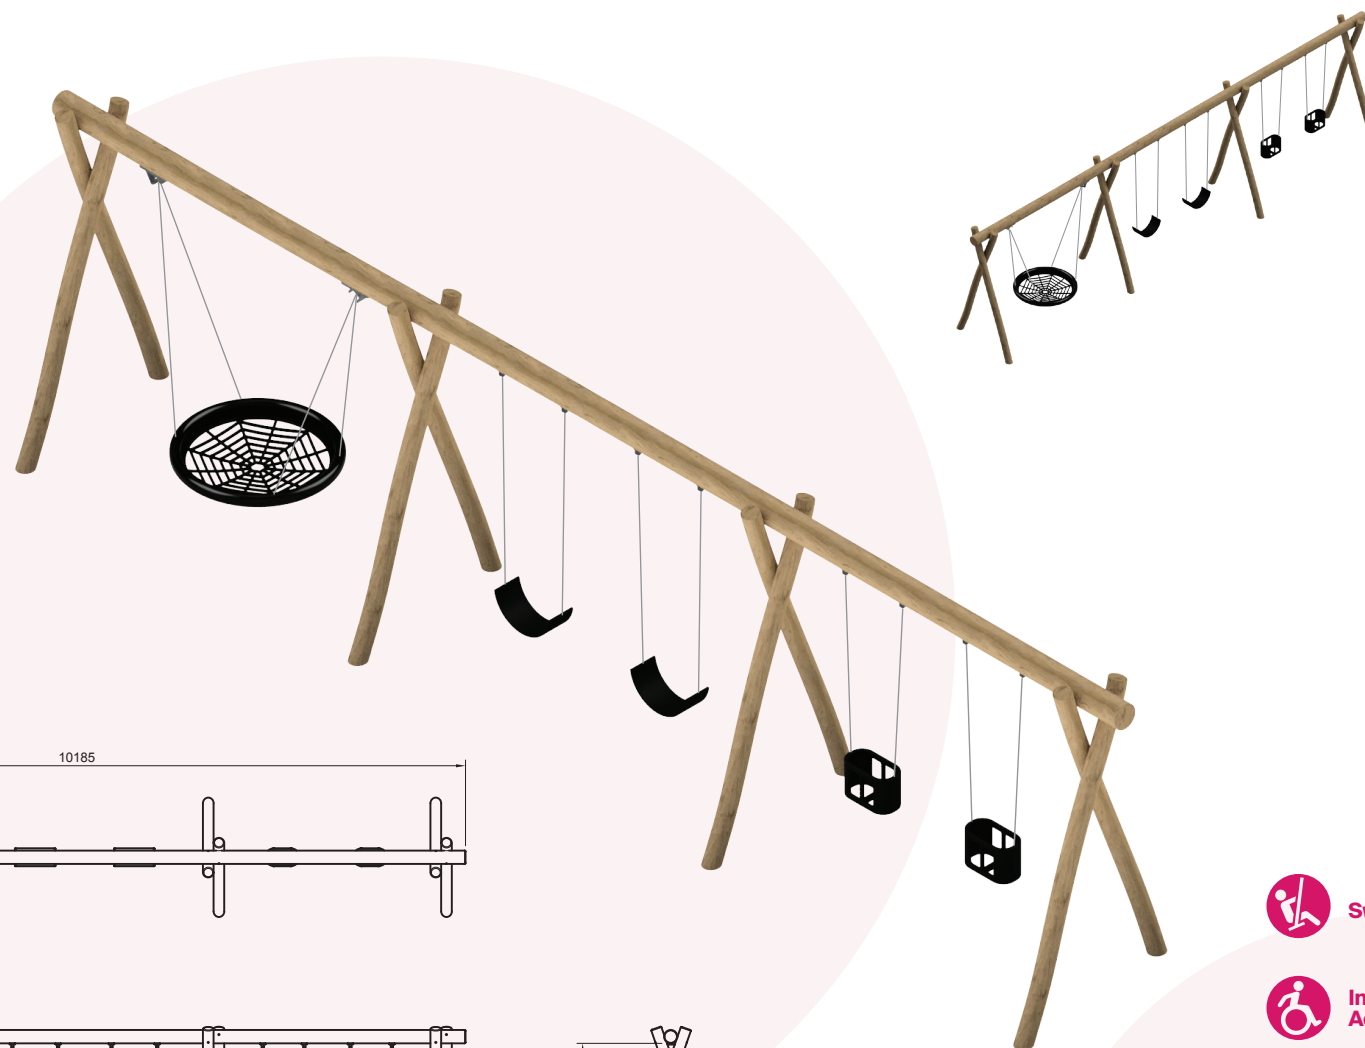

CS11

Robinia
3 Bay X Swing
with 1 Basket / 2 Belt /
2 Infant Seat

2400

2400

Swinging

Inclusive / Accessible

Social

Age: 18Mth plus

Users: Up to 6