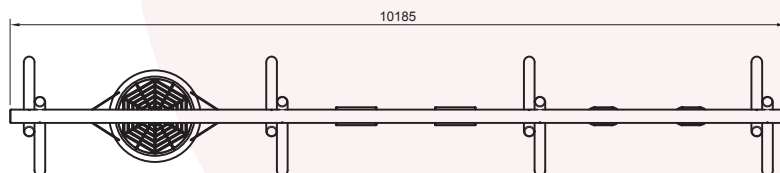

CS11

Robinia
3 Bay X Swing
with 1 Basket / 2 Belt /
2 Infant Seat

2400

2400

Swinging

Inclusive / Accessible

Social

Age: 18Mth plus