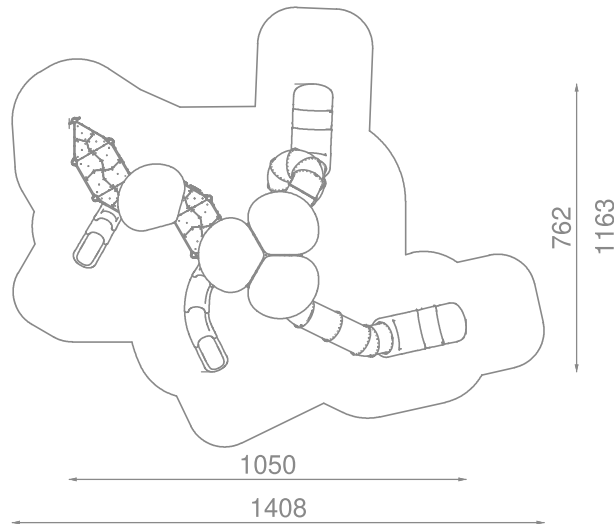

### Information about the product

Dimensions	1050 x 762 cm
Safety zone	1408 x 1163 cm
Safety zone area	99 m <sup>2</sup>
Overall height	588 cm
Free fall height	270 cm
Amount of users	23
Product complies with EN 1176-1:2017-12	Yes
Availability of spare parts	Yes
Age range	1-12

According to EN 1176-1:2017-12 norm, the product requires applying a safety surface according to the product's free fall height.

### Functions

Sliding

Climbing

Socializing

SCALE 1:100