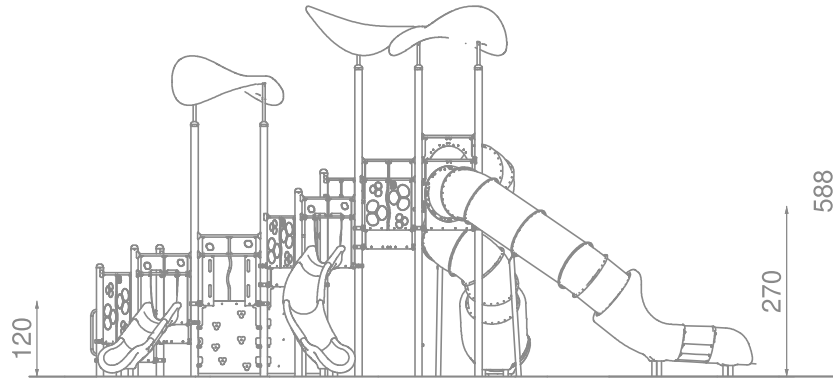

### Information about the product

Dimensions	1050 x 762 cm
Safety zone	1408 x 1163 cm
Safety zone area	99 m <sup>2</sup>
Overall height	588 cm
Free fall height	270 cm
Amount of users	23
Product complies with EN 1176-1:2017-12	Yes
Availability of spare parts	Yes
Age range	1-12

According to EN 1176-1:2017-12 norm, the product requires applying a safety surface according to the product's free fall height.

### Functions

Sliding

Climbing

Socializing

SCALE 1:100

### Materials

Solid construction: made of recycled steel IS235JR, powder galvanized and covered in powder coating paint.

Multilayer sheets manufactured from reclaimed and recycled marine waste, such as fishing nets, ropes, and trawls. UV resistant.