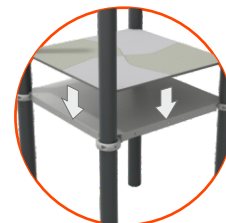

### Materials

Solid construction: made of recycled steel IS235JR, powder galvanized and covered in powder coating paint.

Multilayer sheets manufactured from reclaimed and recycled marine waste, such as fishing nets, ropes, and trawls. UV resistant.

Plates of the walls made of colourful 13 mm hpl.

Slides and roofs made using the rotomoulding method with the utilization of biopolymers derived from sugarcane.

Platform: Steel sheet galvanized and covered with powder coating paint + hpl 6 mm