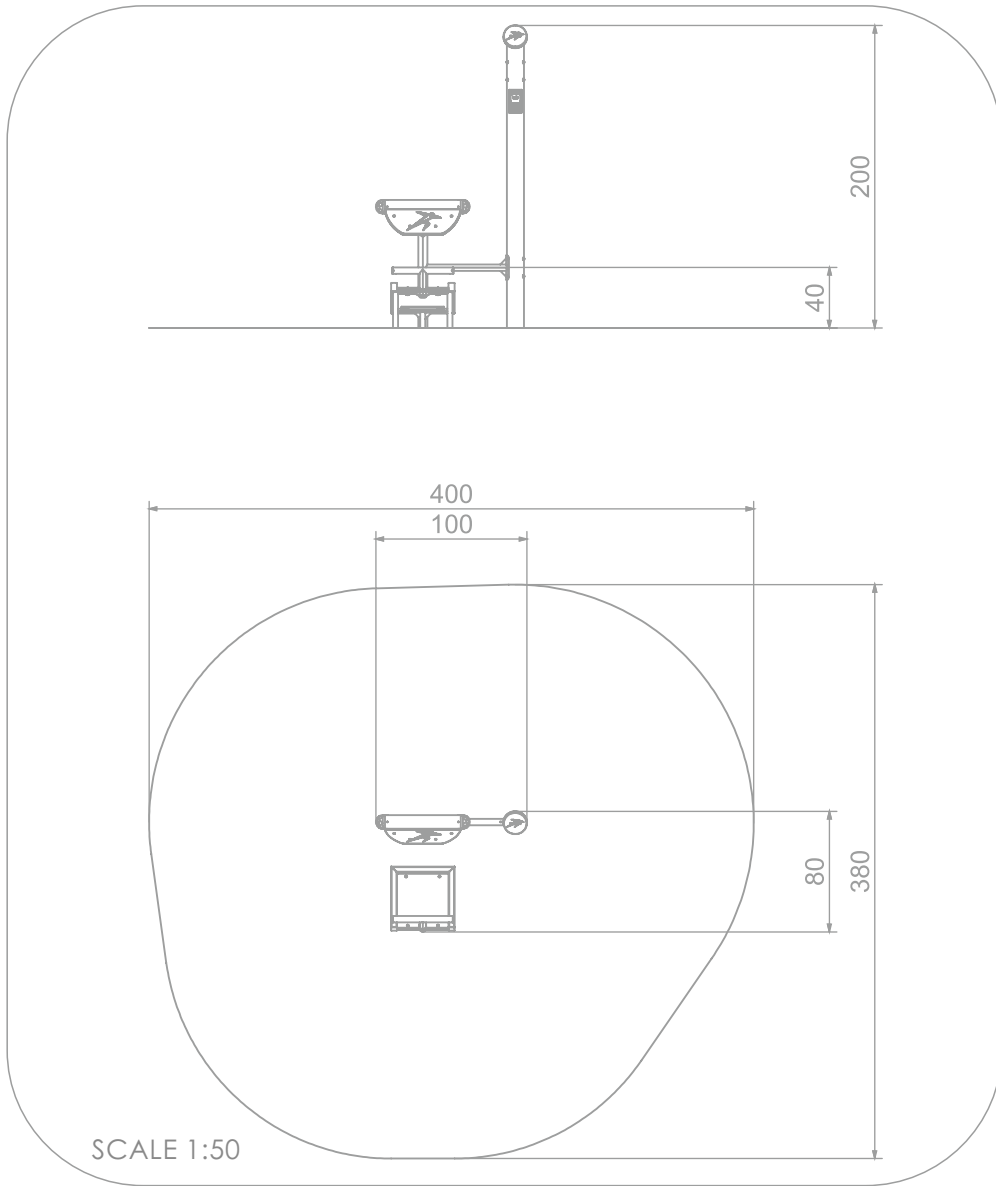

SOCIALIZING

INFORMATION ABOUT THE PRODUCT

Dimensions	80 x 100 cm
Safety zone	380 x 400 cm
Safety zone area	13 m ²
Overall height	200 cm
Free fall height	40 cm
Product complies with EN 1176-1:2017-12	YES
Availability of spare parts	YES

MATERIALS:

<p>SOLID CONSTRUCTION MADE OF BLACK STEEL S235JR, CLEANED IN THE SANDBLASTING PROCESS</p>	<p>PLATES MADE OF COLOURFUL TRIPLE LAYERED POLYETHYLENE HDPE 15 MM</p>	<p>ANTI-SLIP ANTHRACITE 10 MM HPL PLATFORM PLATE</p>
<p>PLATE MADE OF ANODIZED ALUMINIUM PLACED OF A HANDLE MADE OF POLYAMIDE</p>	<p>BACK SUPPORT AND SEATS MADE OF COLOURFUL TRIPLE LAYERED POLYETHYLENE HDPE 15 MM</p>	<p>POST ENDINGS FINISHED WITH SOFT EPDM RUBBER</p>