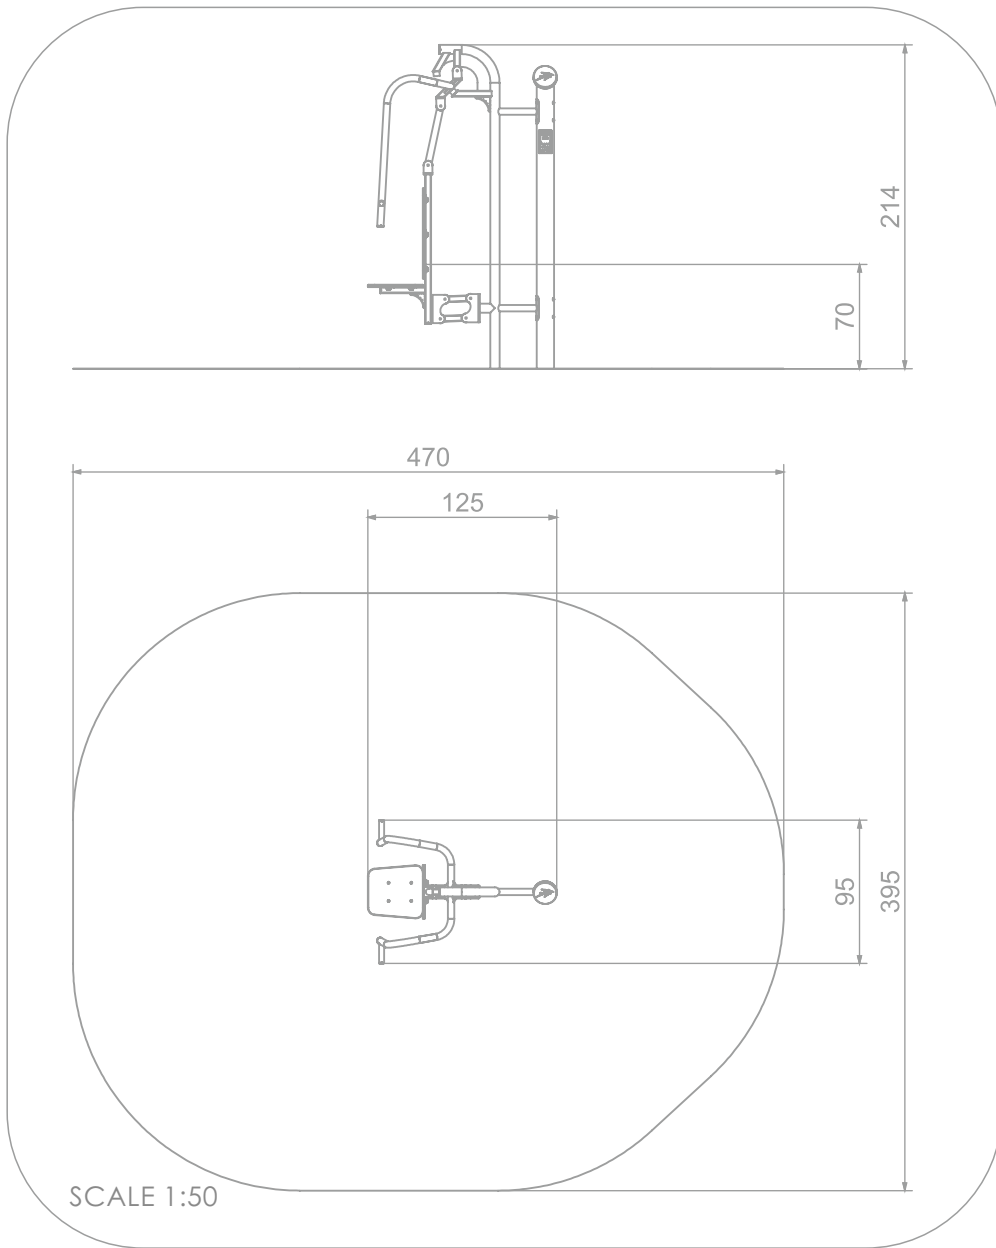

### INFORMATION ABOUT THE PRODUCT

Dimensions	125 x 95 cm
Safety zone	470 x 395 cm
Safety zone area	16 m <sup>2</sup>
Overall height	214 cm
Free fall height	70 cm
Product complies with EN 1176-1:2017-12	YES
Availability of spare parts	YES

### MATERIALS:

<p>SOLID CONSTRUCTION MADE OF BLACK STEEL S235JR, CLEANED IN THE SANDBLASTING PROCESS</p>	<p>PLATES MADE OF COLOURFUL TRIPLE LAYERED POLYETHYLENE HDPE 15 MM</p>	<p>SELF-ALIGNING ROLLER BEARINGS</p>
		
<p>PLATE MADE OF ANODIZED ALUMINIUM PLACED OF A HANDLE MADE OF POLYAMIDE</p>	<p>BACK SUPPORT AND SEATS MADE OF COLOURFUL TRIPLE LAYERED POLYETHYLENE HDPE 15 MM</p>	<p>SELF-ALIGNING ROLLER BEARINGS</p>
		