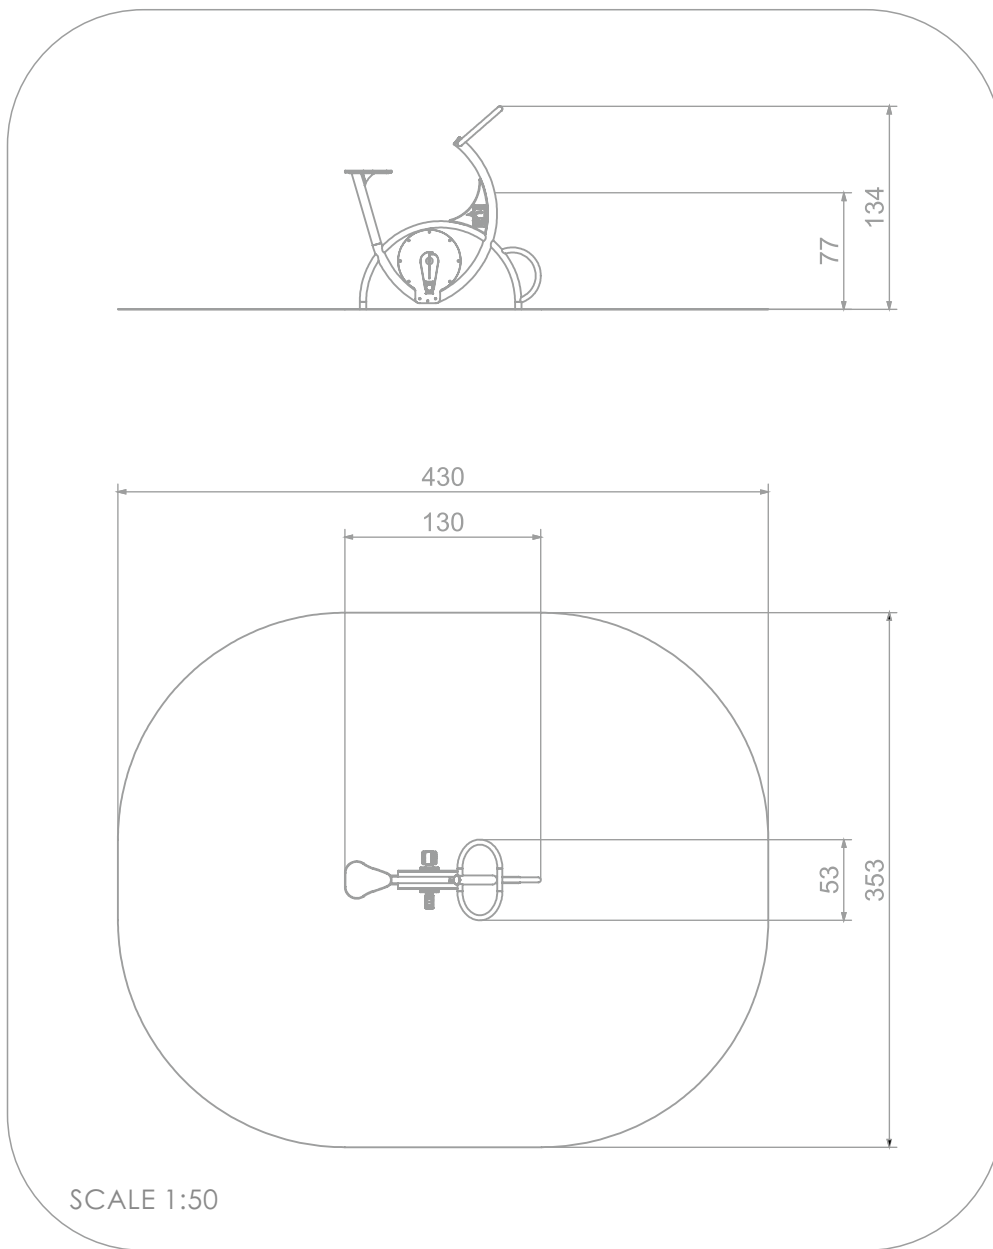

### INFORMATION ABOUT THE PRODUCT

Dimensions	53 x 130 cm
Safety zone	353 x 430 cm
Safety zone area	14 m <sup>2</sup>
Overall height	134 cm
Free fall height	77 cm
Product complies with EN 1176-1:2017-12	YES
Availability of spare parts	YES

BACK SUPPORT AND SEATS MADE OF COLOURFUL TRIPLE LAYERED POLYETHYLENE HDPE 15 MM