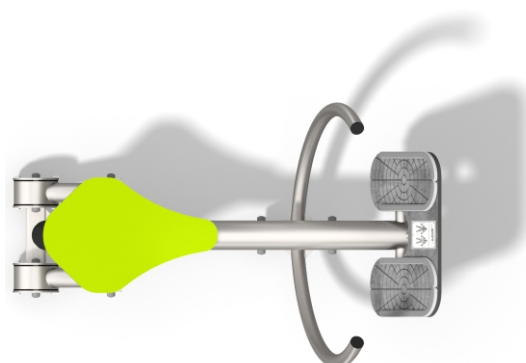

#### INFORMATION ABOUT THE PRODUCT

Dimensions	80 x 130 cm
Safety zone	380 x 440 cm
Safety zone area	14 m <sup>2</sup>
Overall height	89 cm
Free fall height	48 cm
Product complies with EN 1176-1:2017-12	YES
Availability of spare parts	YES

### MATERIALS:

SOLID CONSTRUCTION MADE OF STAINLESS STEEL AISI304. CLEANED IN THE SANDBLASTING PROCESS

PLATES MADE OF COLOURFUL TRIPLE LAYERED POLYETHYLENE HDPE 15 MM

PLATE MADE OF ANODIZED ALUMINIUM PLACED OF A HANDLE MADE OF POLYAMIDE

ANTI-SLIP PLATE MADE OF 13 MM HPL

SELF-ALIGNING ROLLER BEARINGS

POST ENDINGS FINISHED WITH SOFT EPDM RUBBER

BACK SUPPORT AND SEATS MADE OF COLOURFUL TRIPLE LAYERED POLYETHYLENE HDPE 15 MM