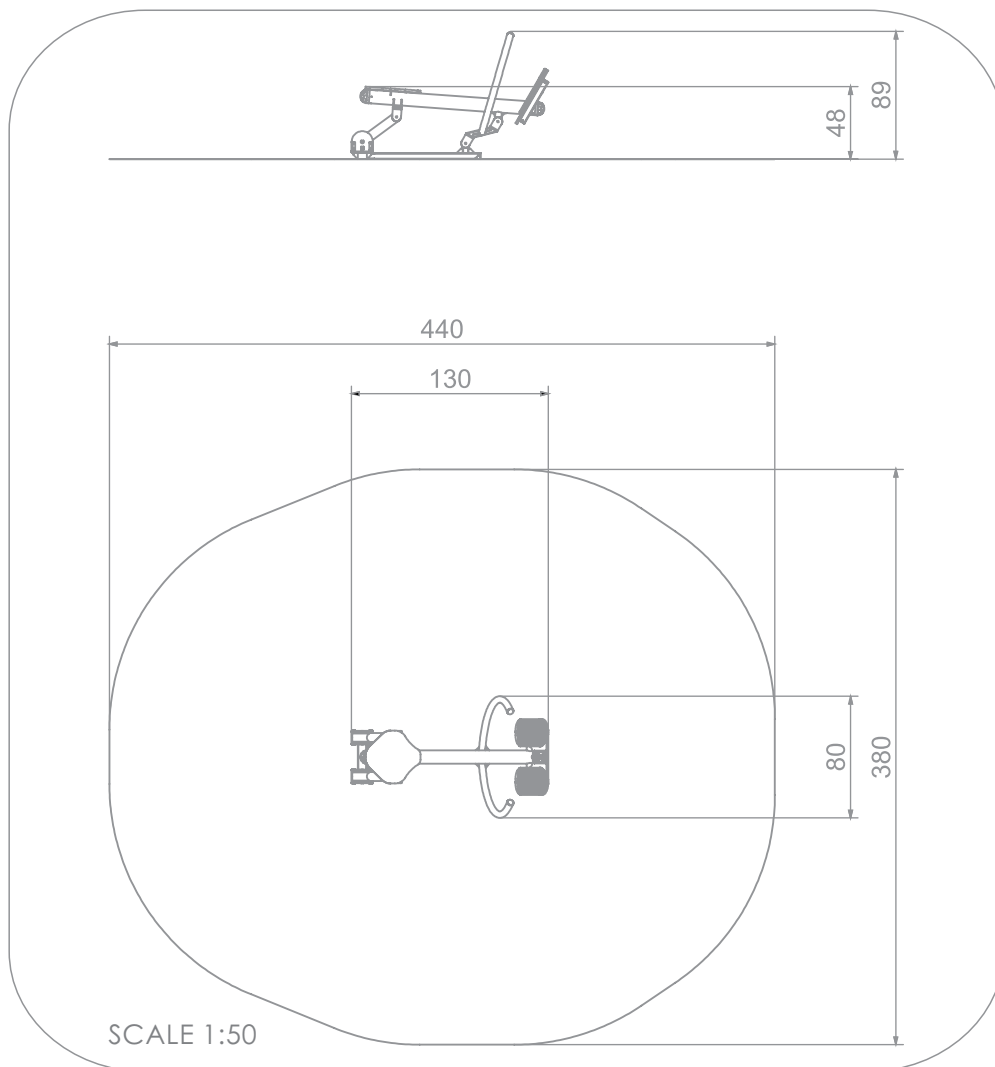

#### INFORMATION ABOUT THE PRODUCT

Dimensions	80 x 130 cm
Safety zone	380 x 440 cm
Safety zone area	14 m <sup>2</sup>
Overall height	89 cm
Free fall height	48 cm
Product complies with EN 1176-1:2017-12	YES
Availability of spare parts	YES

ANTI-SLIP PLATE MADE OF 13 MM HPL

SELF-ALIGNING ROLLER BEARINGS

POST ENDINGS FINISHED WITH SOFT EPDM RUBBER

BACK SUPPORT AND SEATS MADE OF COLOURFUL TRIPLE LAYERED POLYETHYLENE HDPE 15 MM