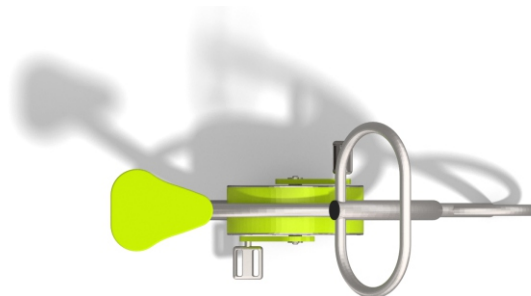

#### INFORMATION ABOUT THE PRODUCT

Dimensions	53 x 130 cm
Safety zone	353 x 430 cm
Safety zone area	14 m <sup>2</sup>
Overall height	134 cm
Free fall height	77 cm
Product complies with EN 1176-1:2017-12	YES
Availability of spare parts	YES

### MATERIALS:

SOLID CONSTRUCTION MADE OF STAINLESS STEEL AISI304, CLEANED IN THE SANDBLASTING PROCESS

AIR BRAKE, SIDE PANELS AND PEDALS MADE OF STAINLESS STEEL

PLATE MADE OF ANODIZED ALUMINIUM PLACED OF A HANDLE MADE OF POLYAMIDE

BACK SUPPORT AND SEATS MADE OF COLOURFUL TRIPLE LAYERED POLYETHYLENE HDPE 15 MM