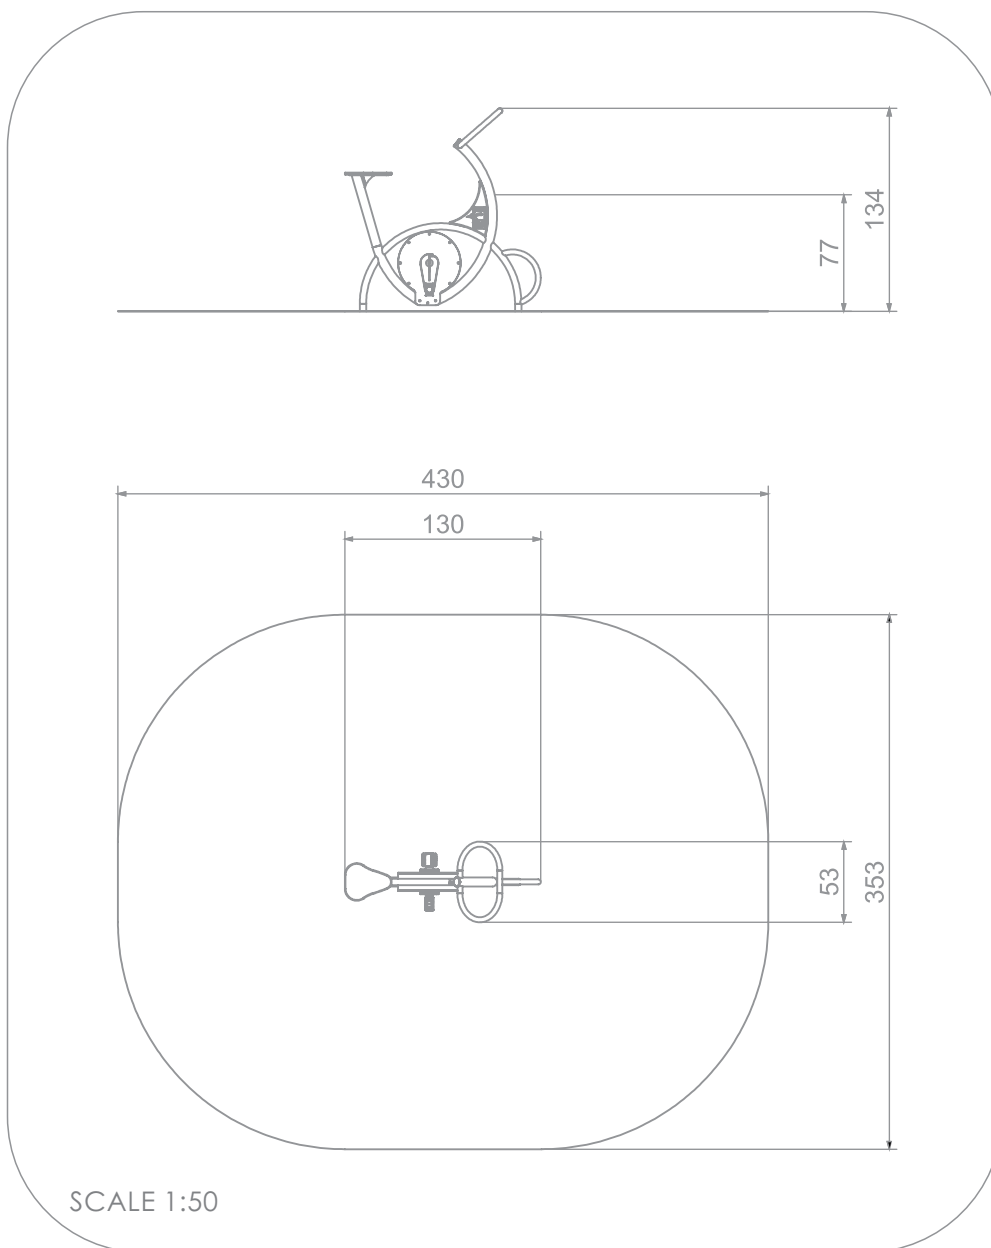

#### INFORMATION ABOUT THE PRODUCT

Dimensions	53 x 130 cm
Safety zone	353 x 430 cm
Safety zone area	14 m <sup>2</sup>
Overall height	134 cm
Free fall height	77 cm
Product complies with EN 1176-1:2017-12	YES
Availability of spare parts	YES

BACK SUPPORT AND SEATS MADE OF COLOURFUL TRIPLE LAYERED POLYETHYLENE HDPE 15 MM