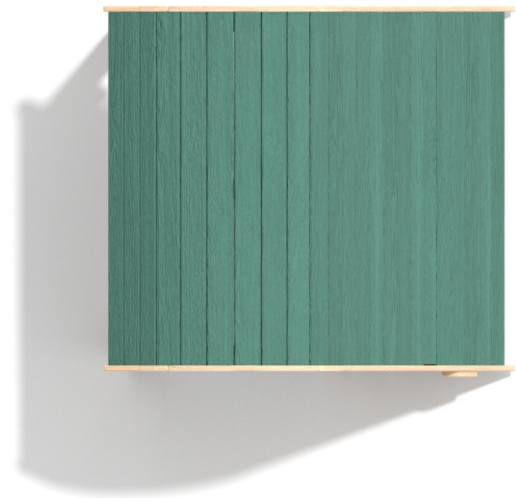

According to EN 1176-1:2017-12 norm, the product requires applying a safety surface according to the product's free fall height.

**Functions**

Socialising

 Sensory  
Integration

 Let's **Buglo**

1:100