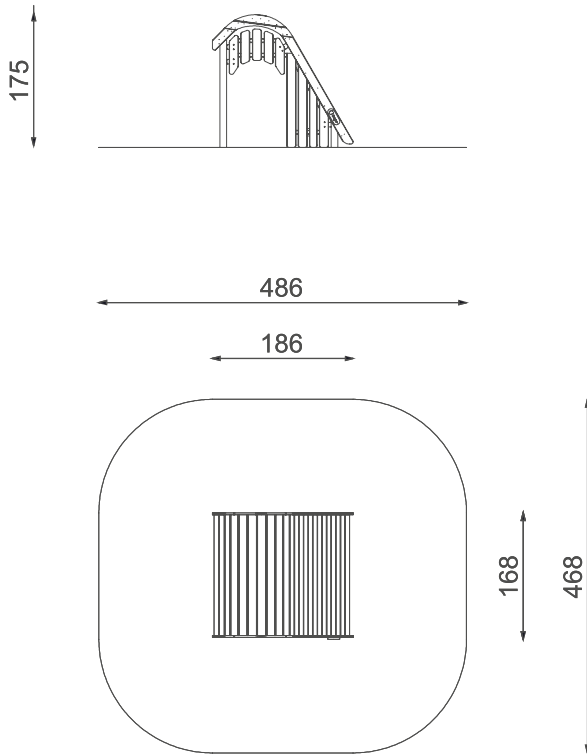

**Information about the product**

Dimensions	186 x 168 cm
Safety zone	486 x 468 cm
Safety zone area	-20,8 m <sup>2</sup>
Overall height	175 cm
Free fall height	25 cm
Amount of users	6
Tallest element	226 cm
Heaviest element	97 kg
Product complies with EN 1176-1:2017-12	Yes
Availability of spare parts	Yes
Age range	1-8

According to EN 1176-1:2017-12 norm, the product requires applying a safety surface according to the product's free fall height.

**Functions**

Socialising

 Sensory  
Integration

 Let's **Buglo**

1:100