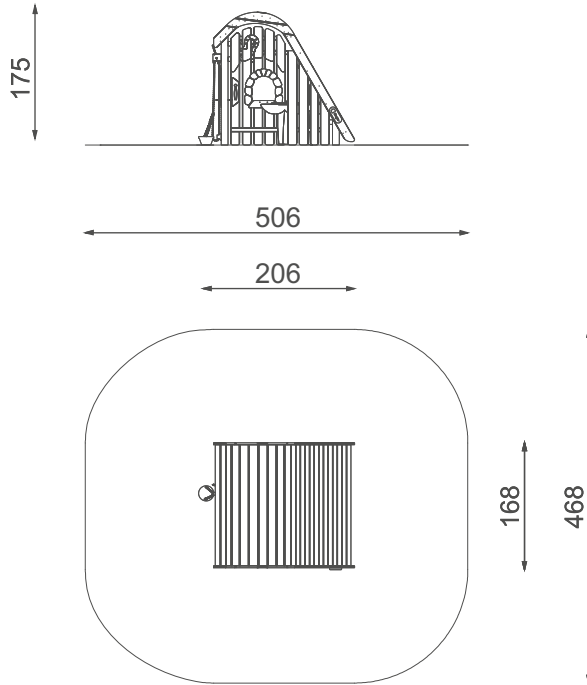

Information about the product

Dimensions	206 x 168 cm
Safety zone	506 x 468 cm
Safety zone area	~21 m ²
Overall height	175 cm
Free fall height	55 cm
Amount of users	6
Tallest element	226 cm
Heaviest element	97 kg
Product complies with EN 1176-1:2017-12	Yes
Availability of spare parts	Yes
Age range	1-8

According to EN 1176-1:2017-12 norm, the product requires applying a safety surface according to the product's free fall height.

Functions

Socialising

 Sensory
Integration

Play boards

Let's Buglo

Inside

Materials