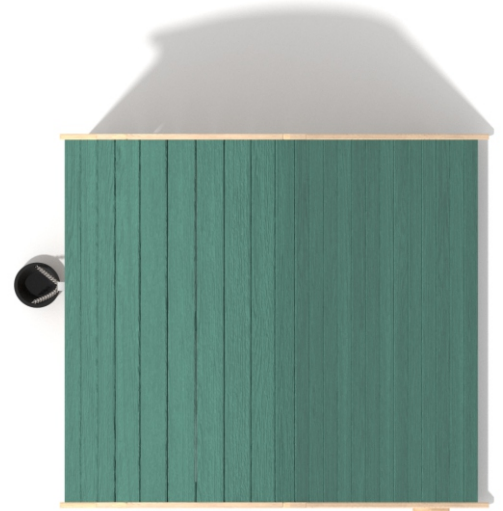

Information about the product

Dimensions	206 x 168 cm
Safety zone	506 x 468 cm
Safety zone area	~21 m ²
Overall height	175 cm
Free fall height	55 cm
Amount of users	6
Tallest element	226 cm
Heaviest element	97 kg
Product complies with EN 1176-1:2017-12	Yes
Availability of spare parts	Yes
Age range	1-8

According to EN 1176-1:2017-12 norm, the product requires applying a safety surface according to the product's free fall height.

Functions

Socialising

 Sensory
Integration

Play boards

Let's Buglo

Inside

Materials

Natural robinia wood

Robinia painted with a special water-based paint. Quick-drying, vapour-permeable providing a semi-gloss finish.

Elements made of stainless steel AISI304 totally resistant to various weather conditions.

Cap: soft rubber. Lift and chains: stainless steel.