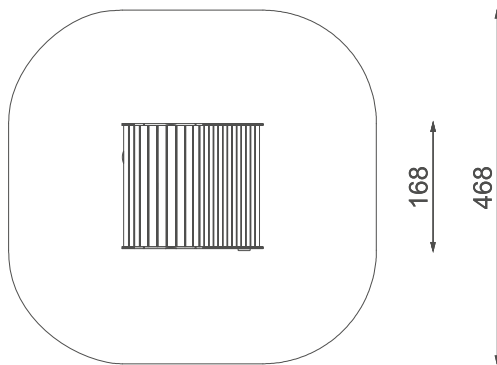

Information about the product

Dimensions	186 x 168 cm
Safety zone	486 x 468 cm
Safety zone area	-20,8 m ²
Overall height	175 cm
Free fall height	55 cm
Amount of users	6
Tallest element	226 cm
Heaviest element	97 kg
Product complies with EN 1176-1:2017-12	Yes
Availability of spare parts	Yes
Age range	1-8

According to EN 1176-1:2017-12 norm, the product requires applying a safety surface according to the product's free fall height.

Functions

Socialising

 Sensory
Integration

Play boards

Let's Buglo

1:100

Inside

Elements made of coloured, highest quality HPL 13 mm completely resistant to moisture and UV.

Elements made of high quality, coloured triple-layer HDPE 15 mm, resistant to moisture and UV.

Polycarbonate sheets with direct printing.