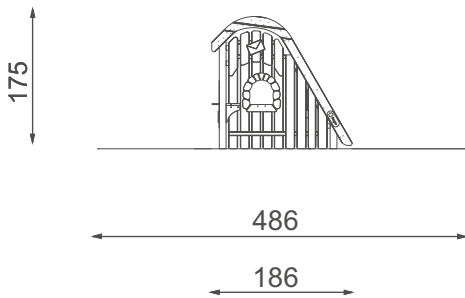

Information about the product

Dimensions	186 x 168 cm
Safety zone	486 x 468 cm
Safety zone area	-20,8 m ²
Overall height	175 cm
Free fall height	55 cm
Amount of users	6
Tallest element	226 cm
Heaviest element	97 kg
Product complies with EN 1176-1:2017-12	Yes
Availability of spare parts	Yes
Age range	1-8

According to EN 1176-1:2017-12 norm, the product requires applying a safety surface according to the product's free fall height.

Functions

Socialising

 Sensory
Integration

Play boards

Let's Buglo

1:100

Inside