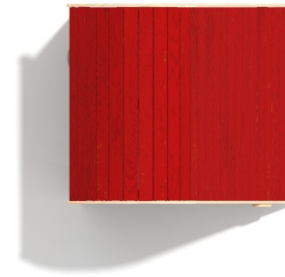

According to EN 1176-1:2017-12 norm, the product requires applying a safety surface according to the product's free fall height.

Functions

Socialising

 Sensory
Integration

Play boards

Let's Buglo

1:100

Inside

Materials

Natural robinia wood

Robinia painted with a special water-based paint. Quick-drying, vapour-permeable providing a semi-gloss finish.

Elements made of stainless steel AISI304 totally resistant to various weather conditions.

Elements made of coloured, highest quality HPL 13 mm completely resistant to moisture and UV.

Elements made of high quality, coloured triple-layer HDPE 15 mm, resistant to moisture and UV.

Polycarbonate sheets with direct printing.