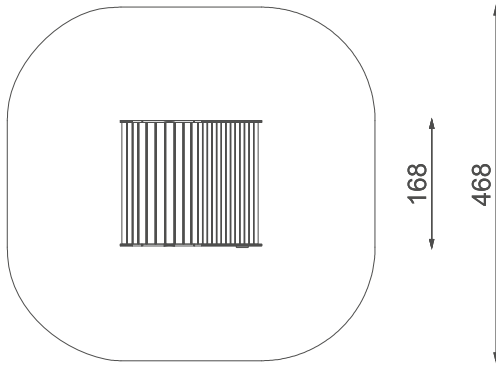

**Information about the product**

Dimensions	186 x 168 cm
Safety zone	486 x 468 cm
Safety zone area	-20,8 m <sup>2</sup>
Overall height	175 cm
Free fall height	25 cm
Amount of users	6
Tallest element	226 cm
Heaviest element	97 kg
Product complies with EN 1176-1:2017-12	Yes
Availability of spare parts	Yes
Age range	1-8

According to EN 1176-1:2017-12 norm, the product requires applying a safety surface according to the product's free fall height.

**Functions**

Socialising

 Sensory  
Integration

Play boards

 Let's **Buglo**