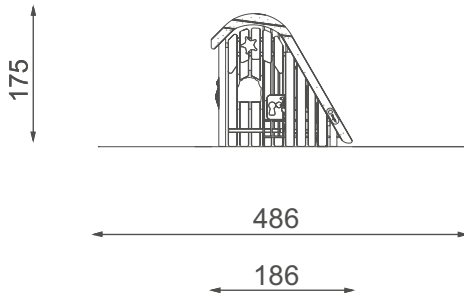

**Information about the product**

Dimensions	186 x 168 cm
Safety zone	486 x 468 cm
Safety zone area	-20,8 m <sup>2</sup>
Overall height	175 cm
Free fall height	25 cm
Amount of users	6
Tallest element	226 cm
Heaviest element	97 kg
Product complies with EN 1176-1:2017-12	Yes
Availability of spare parts	Yes
Age range	1-8

According to EN 1176-1:2017-12 norm, the product requires applying a safety surface according to the product's free fall height.

**Functions**

Socialising

 Sensory  
Integration

Play boards

 Let's **Buglo**

1:100