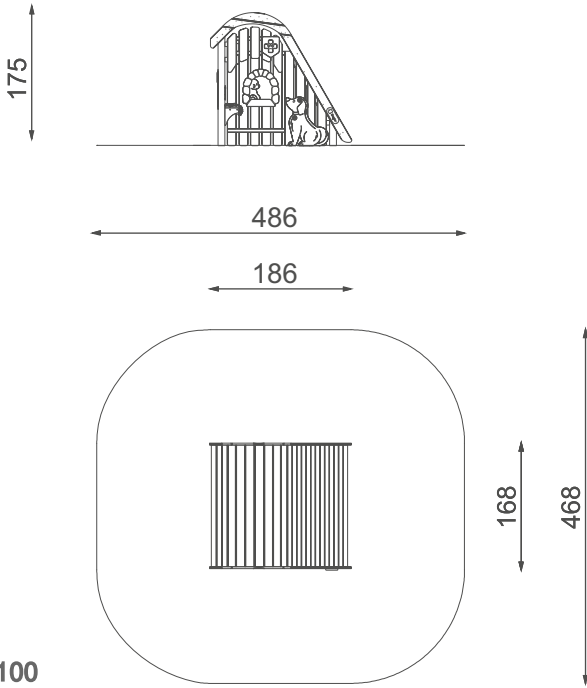

Information about the product

Dimensions	186 x 168 cm
Safety zone	486 x 468 cm
Safety zone area	-20,8 m ²
Overall height	175 cm
Free fall height	55 cm
Amount of users	6
Tallest element	226 cm
Heaviest element	97 kg
Product complies with EN 1176-1:2017-12	Yes
Availability of spare parts	Yes
Age range	1-8

According to EN 1176-1:2017-12 norm, the product requires applying a safety surface according to the product's free fall height.

Functions

Socialising

 Sensory
Integration

Play boards

 Let's **Buglo**

Inside

Elements made of coloured, highest quality HPL 13 mm completely resistant to moisture and UV.

Elements made of high quality, coloured triple-layer HDPE 15 mm, resistant to moisture and UV.

Polycarbonate sheets with direct printing.