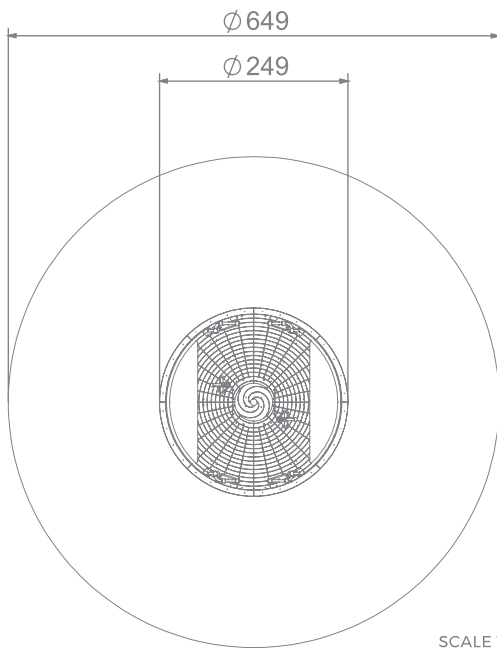

Information about the product

| | |
|---|----------------------|
| Dimensions: | 249 x 249 cm |
| Safety zone: | 649 x 649 cm |
| Safety zone area | 28,21 m ² |
| Overall height | 89 cm |
| Free fall height | 89 cm |
| Amount of users | 12 |
| Product complies with EN 1176-1:2017-12 | Yes |
| Availability of spare parts | Yes |
| Age range | 3-12 |

According to PN-EN 1176-1:2017-12 norm, the product requires applying a safety surface according to the product's free fall height.

Functions

Spinning

Socializing

**Materials:**

Solid construction made of stainless steel AISI304