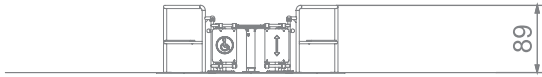

Information about the product

| | |
|---|----------------------|
| Dimensions: | 249 x 249 cm |
| Safety zone: | 649 x 649 cm |
| Safety zone area | 28,21 m ² |
| Overall height | 89 cm |
| Free fall height | 89 cm |
| Amount of users | 12 |
| Product complies with EN 1176-1:2017-12 | Yes |
| Availability of spare parts | Yes |
| Age range | 3-12 |

According to PN-EN 1176-1:2017-12 norm, the product requires applying a safety surface according to the product's free fall height.

Functions

Spinning

Socializing

**Materials:**

Solid construction made of stainless steel AISI304