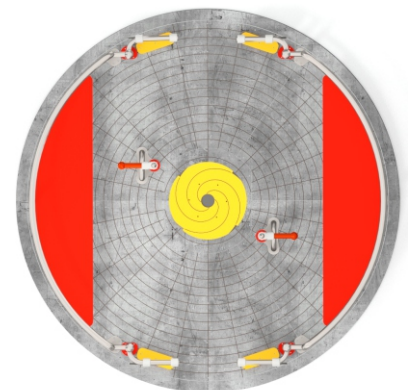

Information about the product

| | |
|---|----------------------|
| Dimensions: | 249 x 249 cm |
| Safety zone: | 649 x 649 cm |
| Safety zone area | 28,21 m ² |
| Overall height | 89 cm |
| Free fall height | 89 cm |
| Amount of users | 12 |
| Product complies with EN 1176-1:2017-12 | Yes |
| Availability of spare parts | Yes |
| Age range | 3-12 |

According to PN-EN 1176-1:2017-12 norm, the product requires applying a safety surface according to the product's free fall height.

Functions

Spinning

Socializing

**Materials:**

Solid construction made of stainless steel AISI304

Plates of the walls and platforms made of colourful 13 mm hpl

Plates of the walls made of colourful triple layered 15 mm hdpe polyethylene

Let's **Buglo**